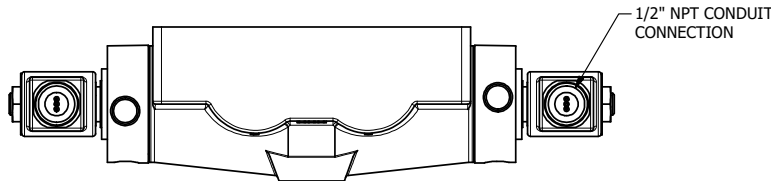

4

3

2

1

**AAA**  
PRODUCTS  
INTERNATIONAL

**AAA PRODUCTS  
INTERNATIONAL**  
7114 Harry Hines Blvd  
Dallas, TX 75235

TITLE: 1" SUBPLATE, DBL SOL, 2 POS,  
SOL RTN, MOLD-OVER,  
PUSH OVRD, TPD VENT

DRAWING NO.:  
DIM\_SS8PMOPT