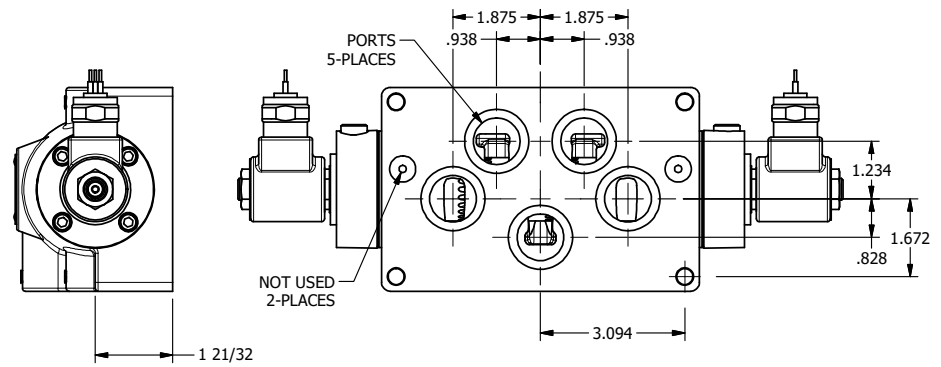

4

3

2

1

**AAA**  
PRODUCTS  
INTERNATIONAL

**AAA PRODUCTS  
INTERNATIONAL**  
7114 Harry Hines Blvd  
Dallas, TX 75235

TITLE: 1" SUBPLATE, DBL SOL, 2 POS,  
SOL RTN, MOLD-OVER,  
PUSH OVRD, TPD VENT

DRAWING NO.:  
DIM\_SS8PMOPT