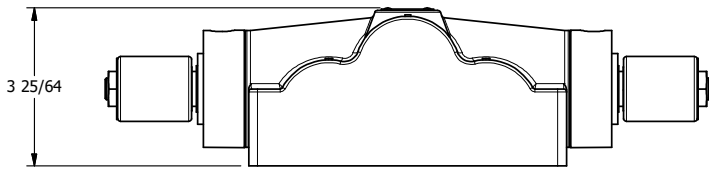

4

3

2

1

**AAA**  
PRODUCTS  
INTERNATIONAL

**AAA PRODUCTS  
INTERNATIONAL**  
7114 Harry Hines Blvd  
Dallas, TX 75235

TITLE: 1" SUBPLATE, DBL SOL, 2 POS,  
SOL RTN, MOLD-OVER,  
PUSH OVRD, TPD VENT

DRAWING NO.:  
DIM\_SS8PMOPT