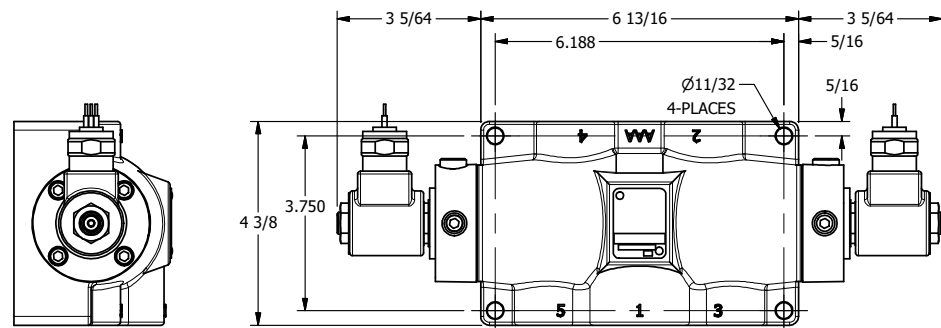

4

3

2

1

**AAA**  
PRODUCTS  
INTERNATIONAL

**AAA PRODUCTS  
INTERNATIONAL**  
7114 Harry Hines Blvd  
Dallas, TX 75235

TITLE: 1" SUBPLATE, DBL SOL, 2 POS,  
SOL RTN, MOLD-OVER,  
PUSH OVRD, TPD VENT

DRAWING NO.:  
DIM\_SS8PMOPT