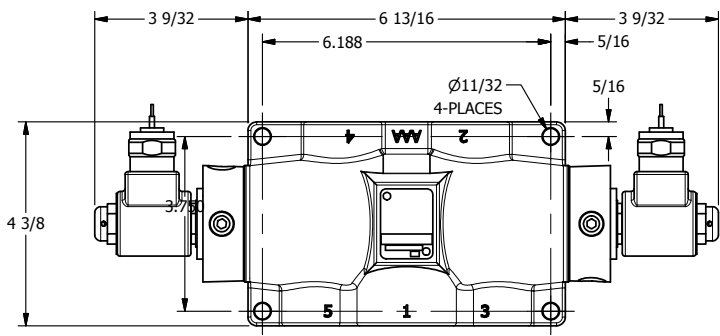

4

3

2

1

1/2" NPT CONDUIT CONNECTION

**AAA**  
PRODUCTS  
INTERNATIONAL  
**AAA PRODUCTS INTERNATIONAL**  
7114 Harry Hines Blvd  
Dallas, TX 75235

TITLE: 1" SUBPLATE, DBL SOL, 2 POS,  
FRICTION POS, SOL RTRN,  
MOLD-OVER, DUST EXCLDR

DRAWING NO.:  
DIM\_SS8PML

THE INFORMATION CONTAINED WITHIN THIS DOCUMENT IS PROPRIETARY TO AAA PRODUCTS AND MAY NOT BE DISCLOSED WITHOUT PRIOR WRITTEN CONSENT

4

3

2

1