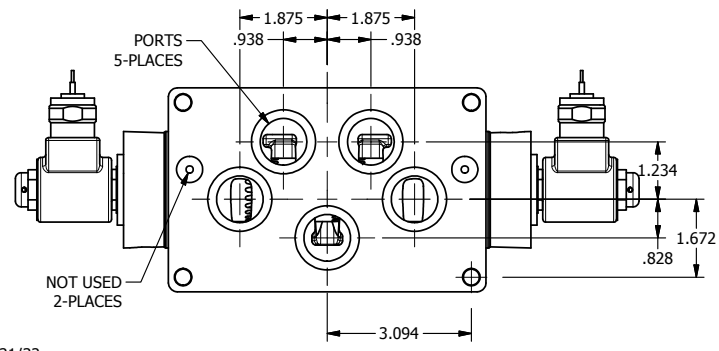

4

3

2

1

1/2" NPT CONDUIT CONNECTION

**AAA**  
PRODUCTS  
INTERNATIONAL  
**AAA PRODUCTS INTERNATIONAL**  
7114 Harry Hines Blvd  
Dallas, TX 75235

TITLE: 1" SUBPLATE, DBL SOL, 2 POS,  
FRICTION POS, SOL RTRN,  
MOLD-OVER, DUST EXCLDR

DRAWING NO.:  
DIM\_SS8PML

THE INFORMATION CONTAINED WITHIN THIS DOCUMENT IS PROPRIETARY TO AAA PRODUCTS AND MAY NOT BE DISCLOSED WITHOUT PRIOR WRITTEN CONSENT

4

3

2

1