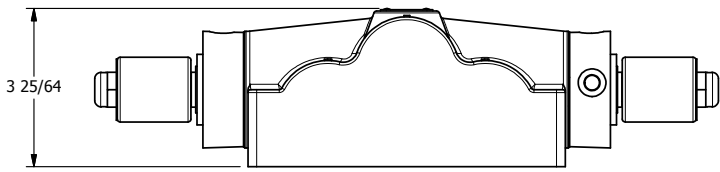

4

3

2

1

1/2" NPT CONDUIT CONNECTION

**AAA**  
PRODUCTS  
INTERNATIONAL  
**AAA PRODUCTS INTERNATIONAL**  
7114 Harry Hines Blvd  
Dallas, TX 75235

TITLE: 1" SUBPLATE, DBL SOL, 2 POS,  
FRICTION POS, SOL RTRN,  
MOLD-OVER, DUST EXCLDR

DRAWING NO.:  
DIM\_SS8PML

THE INFORMATION CONTAINED WITHIN THIS DOCUMENT IS PROPRIETARY TO AAA PRODUCTS AND MAY NOT BE DISCLOSED WITHOUT PRIOR WRITTEN CONSENT

4

3

2

1