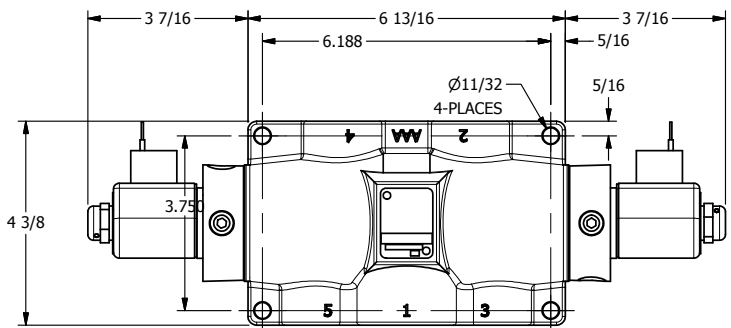

4

3

2

1

AAA
PRODUCTS
INTERNATIONAL

AAA PRODUCTS INTERNATIONAL
7114 Harry Hines Blvd
Dallas, TX 75235

TITLE: 1" SUBPLATE, DBL SOL, 2 POS,
FRICTION POS, SOL RTRN,
CLASSIC SOL, DUST EXCLDR

DRAWING NO.:
DIM_SS8PL