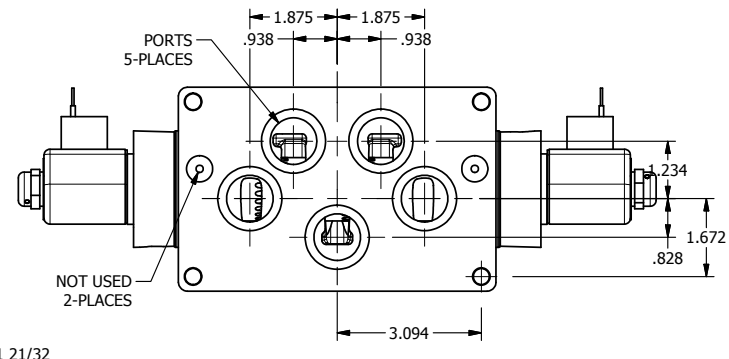

4

3

2

1

AAA
PRODUCTS
INTERNATIONAL

AAA PRODUCTS INTERNATIONAL
7114 Harry Hines Blvd
Dallas, TX 75235

TITLE: 1" SUBPLATE, DBL SOL, 2 POS,
FRICTION POS, SOL RTRN,
CLASSIC SOL, DUST EXCLDR

DRAWING NO.:
DIM_SS8PL