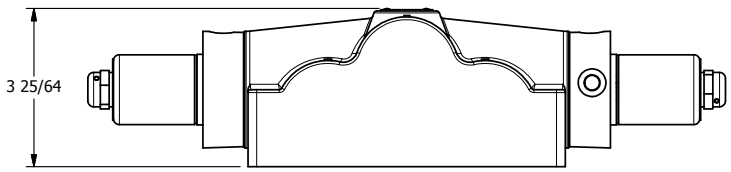

4

3

2

1

AAA
PRODUCTS
INTERNATIONAL

AAA PRODUCTS INTERNATIONAL
7114 Harry Hines Blvd
Dallas, TX 75235

TITLE: 1" SUBPLATE, DBL SOL, 2 POS,
FRICTION POS, SOL RTRN,
CLASSIC SOL, DUST EXCLDR

DRAWING NO.:
DIM_SS8PL