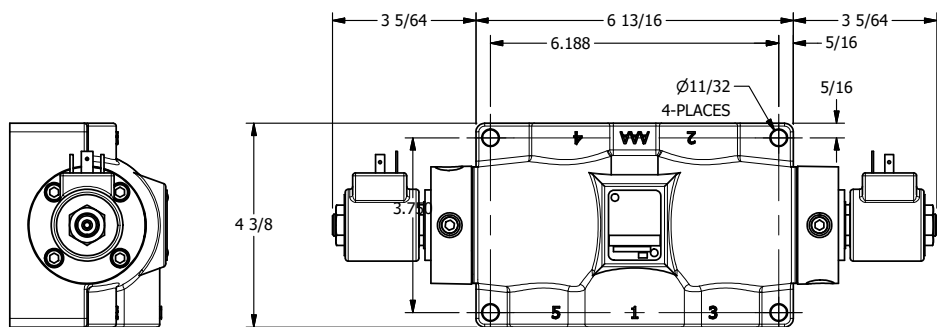

4

3

2

1

AAA
PRODUCTS
INTERNATIONAL

AAA PRODUCTS INTERNATIONAL
7114 Harry Hines Blvd
Dallas, TX 75235

TITLE: 1" SUBPLATE, DBL SOL, 2 POS,
FRICTION POS, SOL RTRN,
ISO 4400 DIN, 300 PSI

DRAWING NO.:
DIM_SS8PEDV