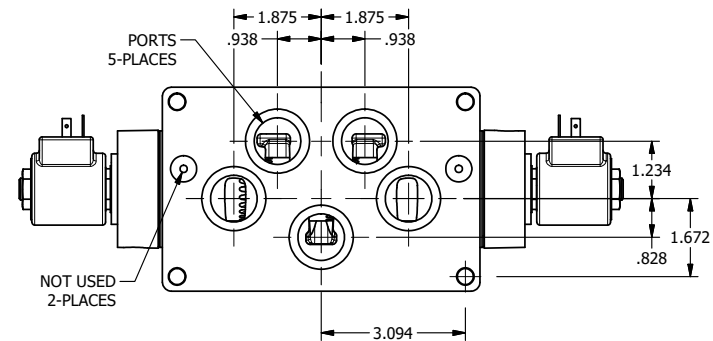

4

3

2

1

AAA
PRODUCTS
INTERNATIONAL

AAA PRODUCTS INTERNATIONAL
7114 Harry Hines Blvd
Dallas, TX 75235

TITLE: 1" SUBPLATE, DBL SOL, 2 POS,
FRICTION POS, SOL RTRN,
ISO 4400 DIN, 300 PSI

DRAWING NO.:
DIM_SS8PEDV