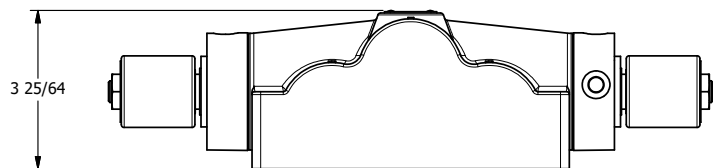

4

3

2

1

AAA
PRODUCTS
INTERNATIONAL

AAA PRODUCTS INTERNATIONAL
7114 Harry Hines Blvd
Dallas, TX 75235

TITLE: 1" SUBPLATE, DBL SOL, 2 POS,
FRICTION POS, SOL RTRN,
ISO 4400 DIN, 300 PSI

DRAWING NO.:
DIM_SS8PEDV