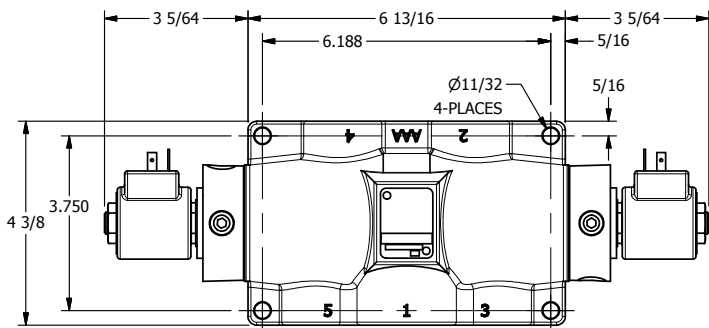

4

3

2

1

**AAA**  
PRODUCTS  
INTERNATIONAL

**AAA PRODUCTS INTERNATIONAL**  
7114 Harry Hines Blvd  
Dallas, TX 75235

TITLE: 1" SUBPLATE, DBL SOL, 2 POS,  
FRICTION POS, SOL RTRN,  
ISO 4400 DIN, TAPPED VENT

DRAWING NO.:  
DIM\_SS8PEDT

THE INFORMATION CONTAINED WITHIN THIS DOCUMENT IS PROPRIETARY TO AAA PRODUCTS AND MAY NOT BE DISCLOSED WITHOUT PRIOR WRITTEN CONSENT

4

3

2

1