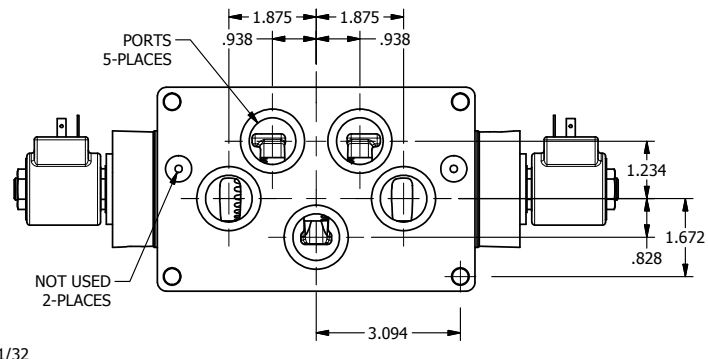

4

3

2

1

**AAA**  
PRODUCTS  
INTERNATIONAL

**AAA PRODUCTS INTERNATIONAL**  
7114 Harry Hines Blvd  
Dallas, TX 75235

TITLE: 1" SUBPLATE, DBL SOL, 2 POS,  
FRICTION POS, SOL RTRN,  
ISO 4400 DIN, TAPPED VENT

DRAWING NO.:  
DIM\_SS8PEDT

THE INFORMATION CONTAINED WITHIN THIS DOCUMENT IS PROPRIETARY TO AAA PRODUCTS AND MAY NOT BE DISCLOSED WITHOUT PRIOR WRITTEN CONSENT

4

3

2

1