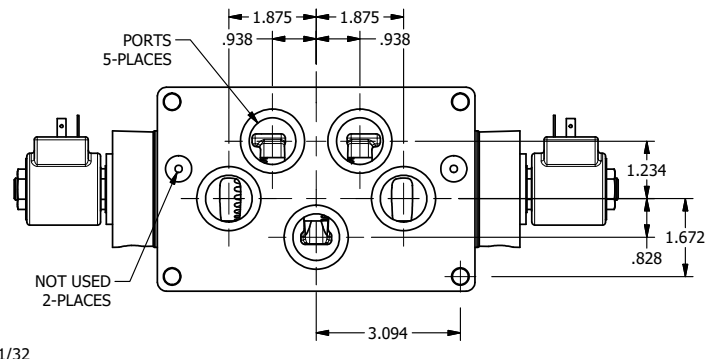

4

3

2

1

**AAA**  
PRODUCTS  
INTERNATIONAL

**AAA PRODUCTS INTERNATIONAL**  
7114 Harry Hines Blvd  
Dallas, TX 75235

TITLE: 1" SUBPLATE, DBL SOL, 2 POS,  
FRICTION POS, SOL RTRN,  
ISO 4400, LCKNG OVRD, EXT PILOT

DRAWING NO.:  
DIM\_SS8PEDOZ

THE INFORMATION CONTAINED WITHIN THIS DOCUMENT IS PROPRIETARY TO AAA PRODUCTS AND MAY NOT BE DISCLOSED WITHOUT PRIOR WRITTEN CONSENT

4

3

2

1