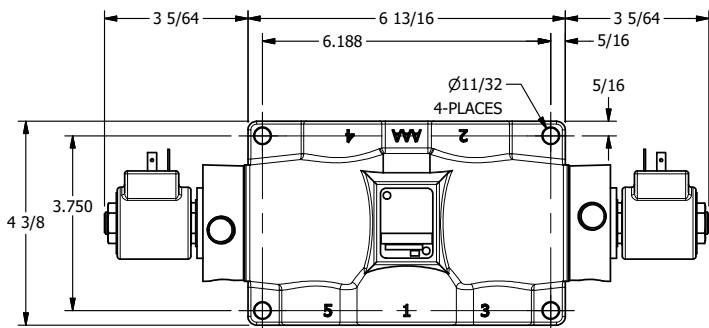

4

3

2

1

**AAA**  
PRODUCTS  
INTERNATIONAL

**AAA PRODUCTS INTERNATIONAL**  
7114 Harry Hines Blvd  
Dallas, TX 75235

TITLE: 1" SUBPLATE, DBL SOL, 2 POS,  
FRICTION POS, SOL RTRN,  
ISO 4400, LCKNG OVRD, EXT PILOT

DRAWING NO.:  
DIM\_SS8PEDOZ

THE INFORMATION CONTAINED WITHIN THIS DOCUMENT IS PROPRIETARY TO AAA PRODUCTS AND MAY NOT BE DISCLOSED WITHOUT PRIOR WRITTEN CONSENT

4

3

2

1