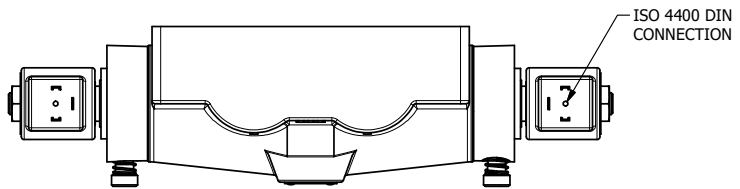

4

3

2

1

**AAA**  
PRODUCTS  
INTERNATIONAL

**AAA PRODUCTS INTERNATIONAL**  
7114 Harry Hines Blvd  
Dallas, TX 75235

TITLE: 1" SUBPLATE, DBL SOL, 2 POS,  
FRICTION POS, SOL RTRN,  
ISO 4400, LCKNG OVRD, EXT PILOT