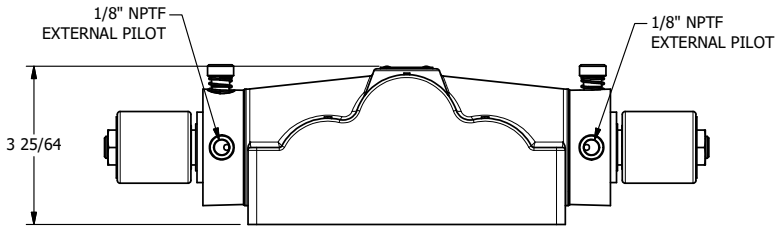

4

3

2

1

**AAA**  
PRODUCTS  
INTERNATIONAL

**AAA PRODUCTS INTERNATIONAL**  
7114 Harry Hines Blvd  
Dallas, TX 75235

TITLE: 1" SUBPLATE, DBL SOL, 2 POS,  
FRICTION POS, SOL RTRN,  
ISO 4400, LCKNG OVRD, EXT PILOT