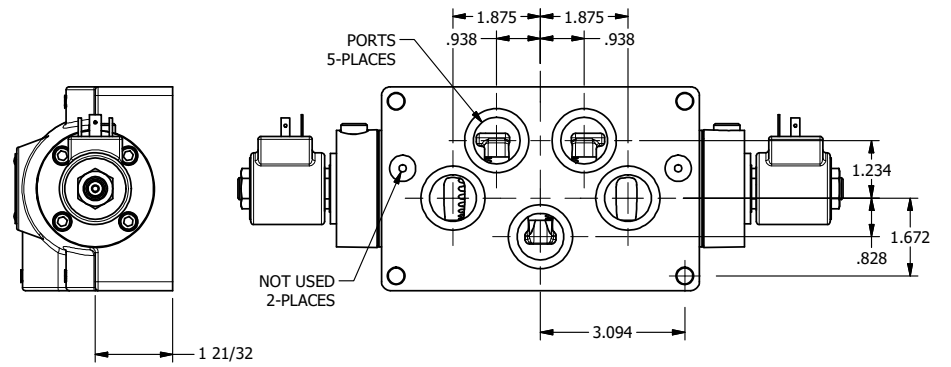

4

3

2

1

AAA
PRODUCTS
INTERNATIONAL

AAA PRODUCTS INTERNATIONAL
7114 Harry Hines Blvd
Dallas, TX 75235

TITLE: 1" SUBPLATE, DBL SOL, 2 POS,
SOL RTN, ISO 4400 DIN,
PUSH OVRD, TPD VENT

DRAWING NO.:
DIM_SS8PEDOPT