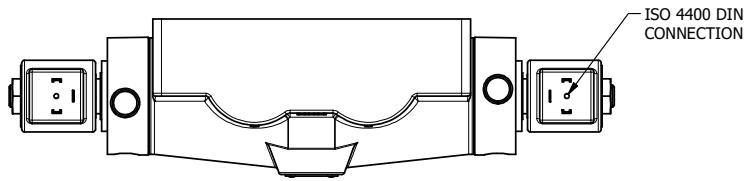

4

3

2

1

AAA
PRODUCTS
INTERNATIONAL

AAA PRODUCTS INTERNATIONAL
7114 Harry Hines Blvd
Dallas, TX 75235

TITLE: 1" SUBPLATE, DBL SOL, 2 POS,
SOL RTN, ISO 4400 DIN,
PUSH OVRD, TPD VENT

DRAWING NO.:
DIM_SS8PEDOPT