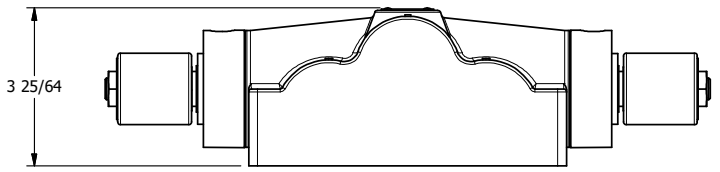

4

3

2

1

AAA
PRODUCTS
INTERNATIONAL

AAA PRODUCTS INTERNATIONAL
7114 Harry Hines Blvd
Dallas, TX 75235

TITLE: 1" SUBPLATE, DBL SOL, 2 POS,
SOL RTN, ISO 4400 DIN,
PUSH OVRD, TPD VENT

DRAWING NO.:
DIM_SS8PEDOPT