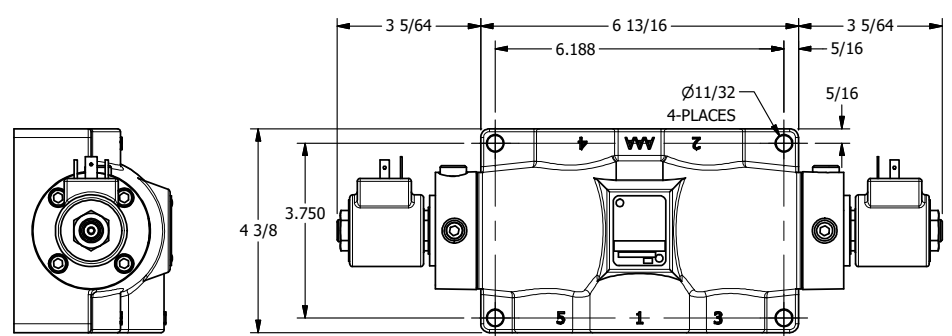

4

3

2

1

AAA
PRODUCTS
INTERNATIONAL

AAA PRODUCTS INTERNATIONAL
7114 Harry Hines Blvd
Dallas, TX 75235

TITLE: 1" SUBPLATE, DBL SOL, 2 POS,
SOL RTN, ISO 4400 DIN,
PUSH OVRD, TPD VENT

DRAWING NO.:
DIM_SS8PEDOPT