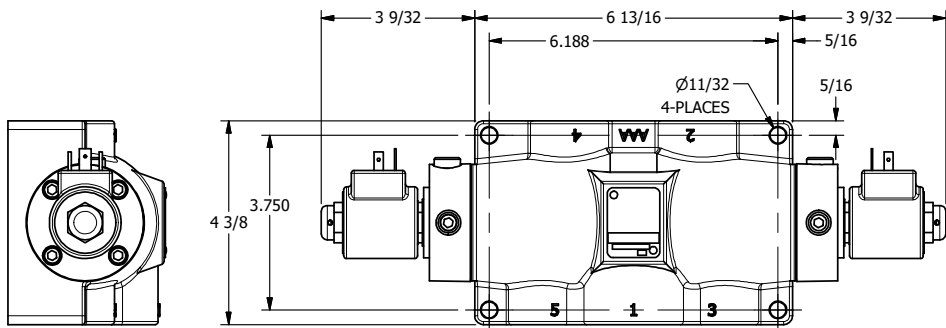

4

3

2

1

**AAA**  
 PRODUCTS INTERNATIONAL  
 7114 Harry Hines Blvd  
 Dallas, TX 75235

TITLE: 1" SUBPLATE, DBL SOL, 2 POS,  
 FRICTN POS, SOL SHFT, ISO 4400 DIN,  
 PUSH OVRD, DUST EXCLUDER

DRAWING NO.:  
 DIM\_SS8PEDOPL