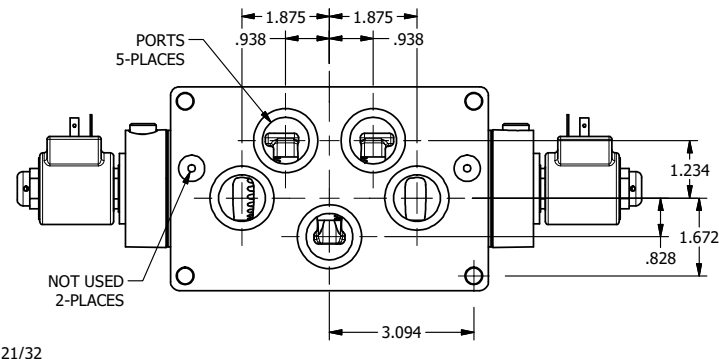

4

3

2

1

**AAA**  
 PRODUCTS INTERNATIONAL  
 7114 Harry Hines Blvd  
 Dallas, TX 75235

TITLE: 1" SUBPLATE, DBL SOL, 2 POS,  
 FRICTN POS, SOL SHFT, ISO 4400 DIN,  
 PUSH OVRD, DUST EXCLUDER

DRAWING NO.:  
 DIM\_SS8PEDOPL