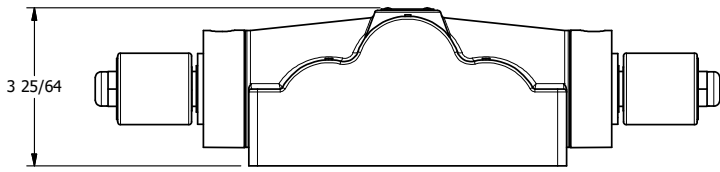

4

3

2

1

**AAA**  
 PRODUCTS INTERNATIONAL  
 7114 Harry Hines Blvd  
 Dallas, TX 75235

TITLE: 1" SUBPLATE, DBL SOL, 2 POS,  
 FRICTN POS, SOL SHFT, ISO 4400 DIN,  
 PUSH OVRD, DUST EXCLUDER

DRAWING NO.:  
 DIM\_SS8PEDOPL