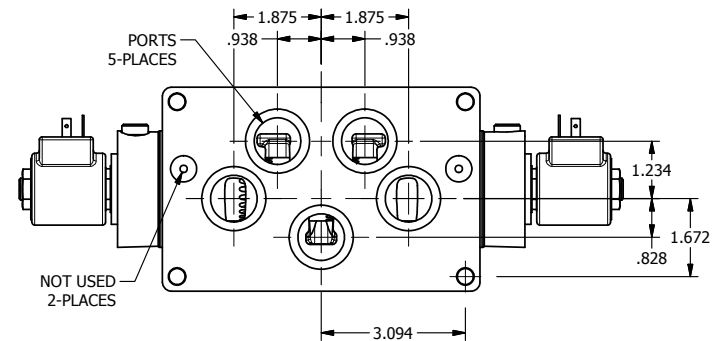

4

3

2

1

**AAA**  
PRODUCTS  
INTERNATIONAL

**AAA PRODUCTS INTERNATIONAL**  
7114 Harry Hines Blvd  
Dallas, TX 75235

TITLE: 1" SUBPLATE, DBL SOL, 2 POS,  
FRICTION POS, SOL RTRN,  
ISO 4400 DIN, PUSH OVRD

DRAWING NO.:  
DIM\_SS8PEDOP