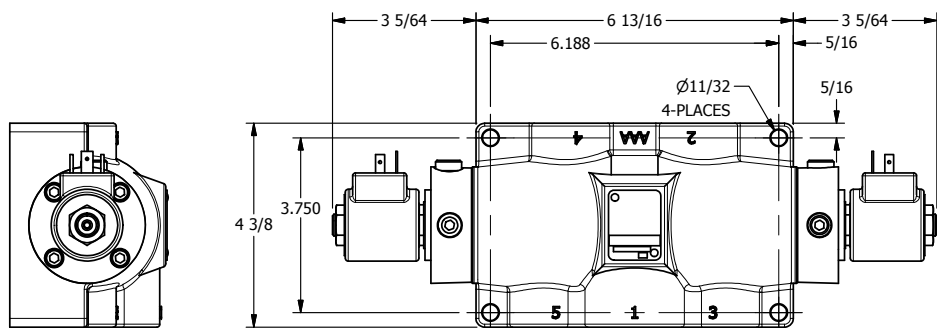

4

3

2

1

**AAA**  
PRODUCTS  
INTERNATIONAL

**AAA PRODUCTS INTERNATIONAL**  
7114 Harry Hines Blvd  
Dallas, TX 75235

TITLE: 1" SUBPLATE, DBL SOL, 2 POS,  
FRICTION POS, SOL RTRN,  
ISO 4400 DIN, PUSH OVRD

DRAWING NO.:  
DIM\_SS8PEDOP