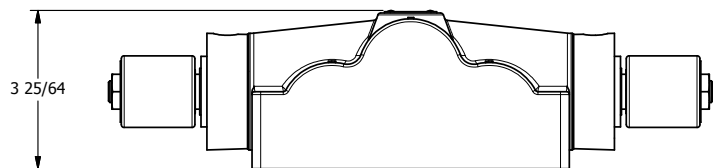

4

3

2

1

**AAA**  
PRODUCTS  
INTERNATIONAL

**AAA PRODUCTS INTERNATIONAL**  
7114 Harry Hines Blvd  
Dallas, TX 75235

TITLE: 1" SUBPLATE, DBL SOL, 2 POS,  
FRICTION POS, SOL RTRN,  
ISO 4400 DIN, PUSH OVRD

DRAWING NO.:  
DIM\_SS8PEDOP