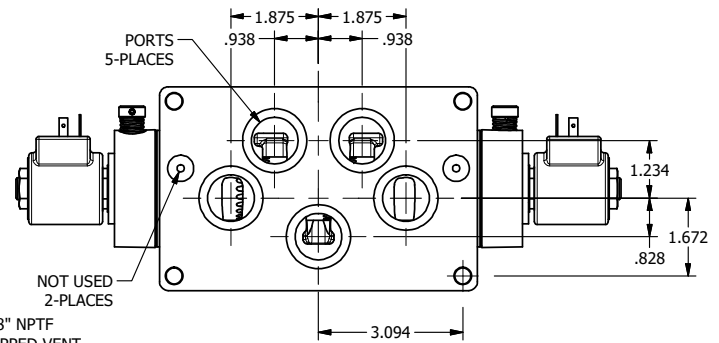

4

3

2

1

1 21/32
1/8" NPTF TAPPED VENT 2-PLACES

AAA
PRODUCTS
INTERNATIONAL

AAA PRODUCTS INTERNATIONAL
7114 Harry Hines Blvd
Dallas, TX 75235

TITLE: 1" SUBPLATE, DBL SOL, 2 POS,
SOL RTN, ISO 4400 DIN,
NON-LCKNG OVRD, TPD VENT

DRAWING NO.:
DIM_SS8PEDONT

THE INFORMATION CONTAINED WITHIN THIS DOCUMENT IS PROPRIETARY TO AAA PRODUCTS AND MAY NOT BE DISCLOSED WITHOUT PRIOR WRITTEN CONSENT

4

3

2