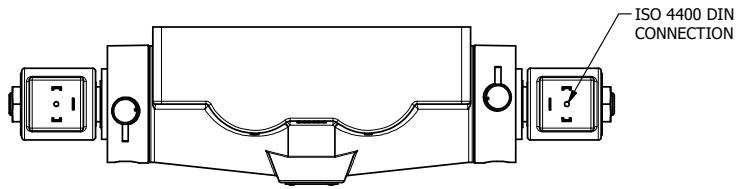

4

3

2

1

1 21/32
1/8" NPTF TAPPED VENT 2-PLACES

AAA
PRODUCTS
INTERNATIONAL

AAA PRODUCTS INTERNATIONAL
7114 Harry Hines Blvd
Dallas, TX 75235

TITLE: 1" SUBPLATE, DBL SOL, 2 POS,
SOL RTN, ISO 4400 DIN,
NON-LCKNG OVRD, TPD VENT