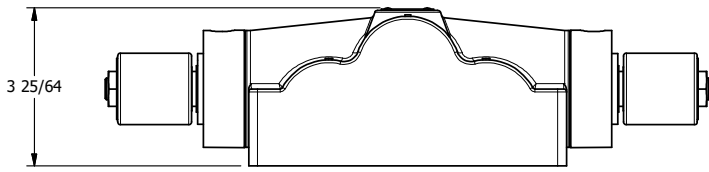

4

3

2

1

1 21/32
1/8" NPTF TAPPED VENT 2-PLACES

AAA
PRODUCTS
INTERNATIONAL

AAA PRODUCTS INTERNATIONAL
7114 Harry Hines Blvd
Dallas, TX 75235

TITLE: 1" SUBPLATE, DBL SOL, 2 POS,
SOL RTN, ISO 4400 DIN,
NON-LCKNG OVRD, TPD VENT