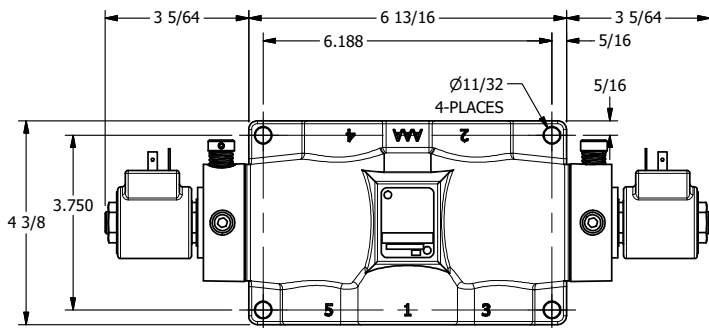

4

3

2

1

1 21/32
1/8" NPTF TAPPED VENT 2-PLACES

AAA
PRODUCTS
INTERNATIONAL

AAA PRODUCTS INTERNATIONAL
7114 Harry Hines Blvd
Dallas, TX 75235

TITLE: 1" SUBPLATE, DBL SOL, 2 POS,
SOL RTN, ISO 4400 DIN,
NON-LCKNG OVRD, TPD VENT

DRAWING NO.:
DIM_SS8PEDONT

THE INFORMATION CONTAINED WITHIN THIS DOCUMENT IS PROPRIETARY TO AAA PRODUCTS AND MAY NOT BE DISCLOSED WITHOUT PRIOR WRITTEN CONSENT

4

3

2