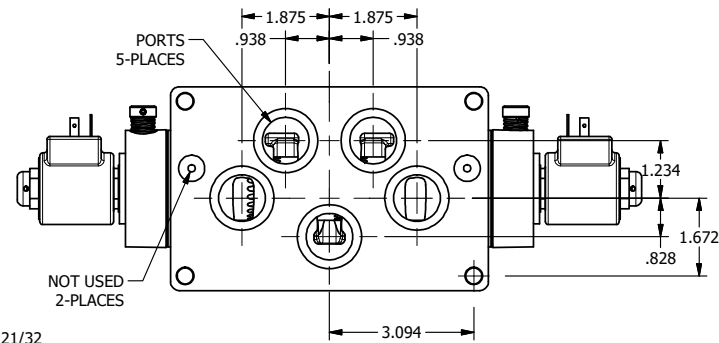

4

3

2

1

AAA
PRODUCTS
INTERNATIONAL

AAA PRODUCTS INTERNATIONAL
7114 Harry Hines Blvd
Dallas, TX 75235

TITLE: 1" SUBPLATE, DBL SOL, 2 POS,
SOL RTN, ISO 4400 DIN,
NON-LCKNG OVRD, EXCLDR

DRAWING NO.:
DIM_SS8PEDONL