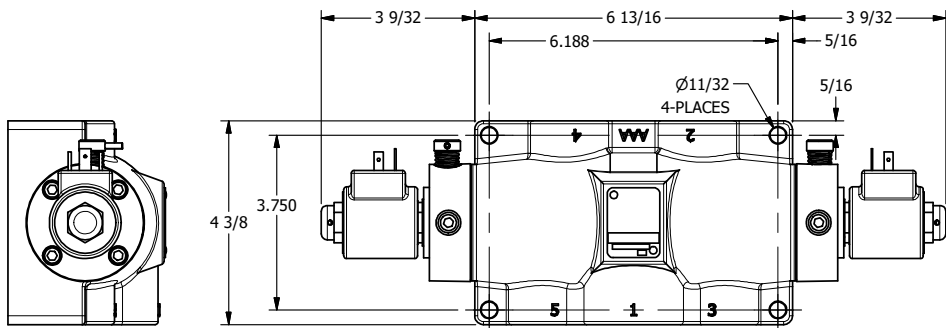

4

3

2

1

AAA
PRODUCTS
INTERNATIONAL

AAA PRODUCTS INTERNATIONAL
7114 Harry Hines Blvd
Dallas, TX 75235

TITLE: 1" SUBPLATE, DBL SOL, 2 POS,
SOL RTN, ISO 4400 DIN,
NON-LCKNG OVRD, EXCLDR

DRAWING NO.:
DIM_SS8PEDONL