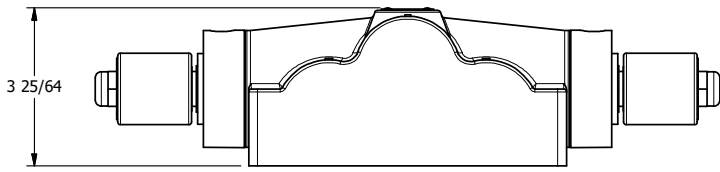

4

3

2

1

AAA
PRODUCTS
INTERNATIONAL

AAA PRODUCTS INTERNATIONAL
7114 Harry Hines Blvd
Dallas, TX 75235

TITLE: 1" SUBPLATE, DBL SOL, 2 POS,
SOL RTN, ISO 4400 DIN,
NON-LCKNG OVRD, EXCLDR

DRAWING NO.:
DIM_SS8PEDONL