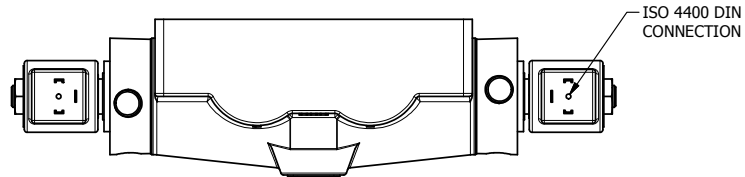

4

3

2

1

**AAA**  
PRODUCTS  
INTERNATIONAL

**AAA PRODUCTS INTERNATIONAL**  
7114 Harry Hines Blvd  
Dallas, TX 75235

TITLE: 1" SUBPLATE, DBL SOL, 2 POS,  
FRICTION POS, SOL RTRN,  
ISO 4400 DIN, LCKNG OVRD

DRAWING NO.:  
DIM\_SS8PEDO