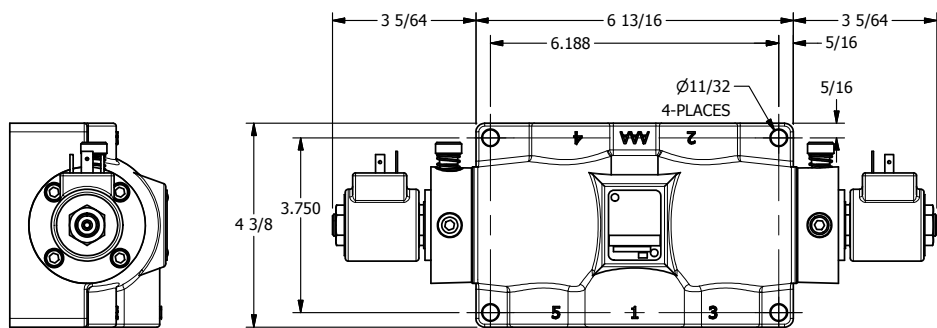

4

3

2

1

**AAA**  
PRODUCTS  
INTERNATIONAL

**AAA PRODUCTS INTERNATIONAL**  
7114 Harry Hines Blvd  
Dallas, TX 75235

TITLE: 1" SUBPLATE, DBL SOL, 2 POS,  
FRICTION POS, SOL RTRN,  
ISO 4400 DIN, LCKNG OVRD

DRAWING NO.:  
DIM\_SS8PEDO