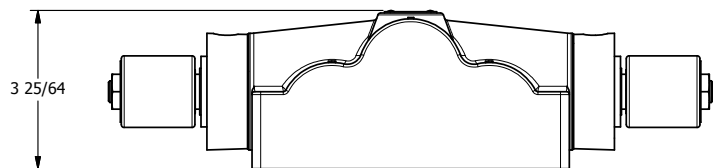

4

3

2

1

**AAA**  
PRODUCTS  
INTERNATIONAL

**AAA PRODUCTS INTERNATIONAL**  
7114 Harry Hines Blvd  
Dallas, TX 75235

TITLE: 1" SUBPLATE, DBL SOL, 2 POS,  
FRICTION POS, SOL RTRN,  
ISO 4400 DIN, LCKNG OVRD

DRAWING NO.:  
DIM\_SS8PEDO