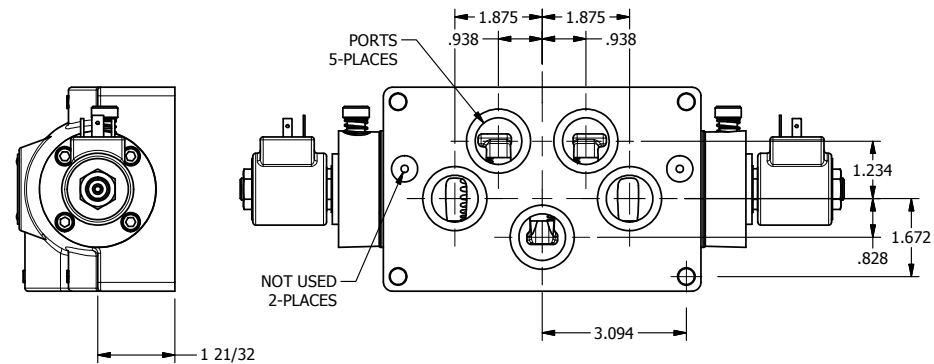

4

3

2

1

**AAA**  
PRODUCTS  
INTERNATIONAL

**AAA PRODUCTS INTERNATIONAL**  
7114 Harry Hines Blvd  
Dallas, TX 75235

TITLE: 1" SUBPLATE, DBL SOL, 2 POS,  
FRICTION POS, SOL RTRN,  
ISO 4400 DIN, LCKNG OVRD

DRAWING NO.:  
DIM\_SS8PEDO