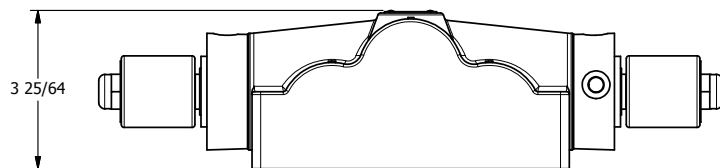

4

3

2

1

AAA
PRODUCTS
INTERNATIONAL

AAA PRODUCTS INTERNATIONAL
7114 Harry Hines Blvd
Dallas, TX 75235

TITLE: 1" SUBPLATE, DBL SOL, 2 POS,
FRICTION POS, SOL RTRN,
ISO 4400 DIN, DUST EXCLDR

DRAWING NO.:
DIM_SS8PEDL