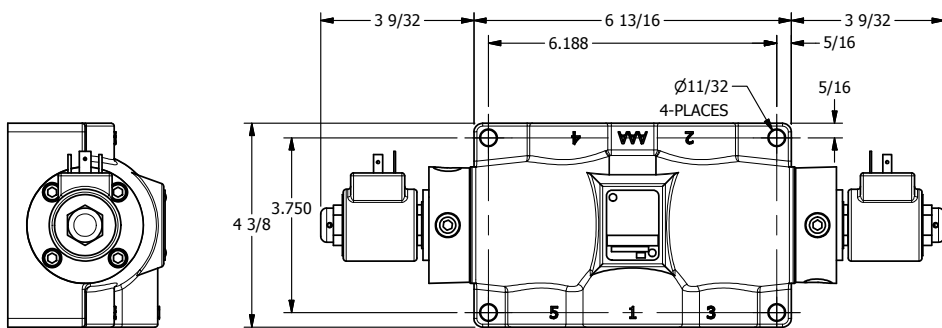

4

3

2

1

AAA
PRODUCTS
INTERNATIONAL

AAA PRODUCTS INTERNATIONAL
7114 Harry Hines Blvd
Dallas, TX 75235

TITLE: 1" SUBPLATE, DBL SOL, 2 POS,
FRICTION POS, SOL RTRN,
ISO 4400 DIN, DUST EXCLDR

DRAWING NO.:
DIM_SS8PEDL