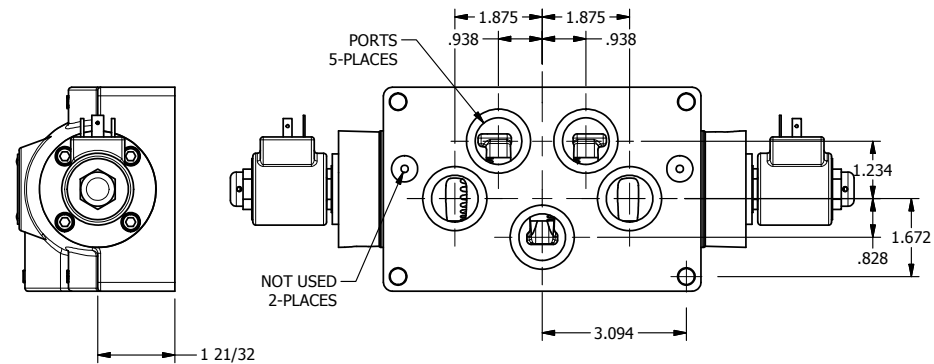

4

3

2

1

AAA
PRODUCTS
INTERNATIONAL

AAA PRODUCTS INTERNATIONAL
7114 Harry Hines Blvd
Dallas, TX 75235

TITLE: 1" SUBPLATE, DBL SOL, 2 POS,
FRICTION POS, SOL RTRN,
ISO 4400 DIN, DUST EXCLDR

DRAWING NO.:
DIM_SS8PEDL