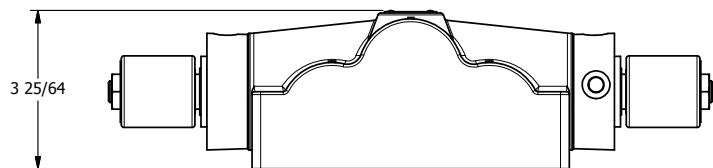

4

3

2

1

**AAA**  
PRODUCTS  
INTERNATIONAL

**AAA PRODUCTS INTERNATIONAL**  
7114 Harry Hines Blvd  
Dallas, TX 75235

TITLE: 1" SUBPLATE, DBL SOL, 2 POS,  
FRICTION POS, SOL RTRN,  
ISO 4400 DIN

DRAWING NO.:  
DIM\_SS8PED