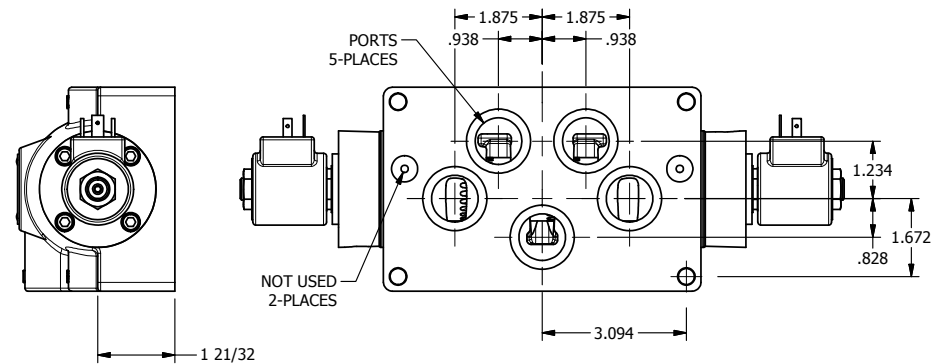

4

3

2

1

**AAA**  
PRODUCTS  
INTERNATIONAL

**AAA PRODUCTS INTERNATIONAL**  
7114 Harry Hines Blvd  
Dallas, TX 75235

TITLE: 1" SUBPLATE, DBL SOL, 2 POS,  
FRICTION POS, SOL RTRN,  
ISO 4400 DIN

DRAWING NO.:  
DIM\_SS8PED