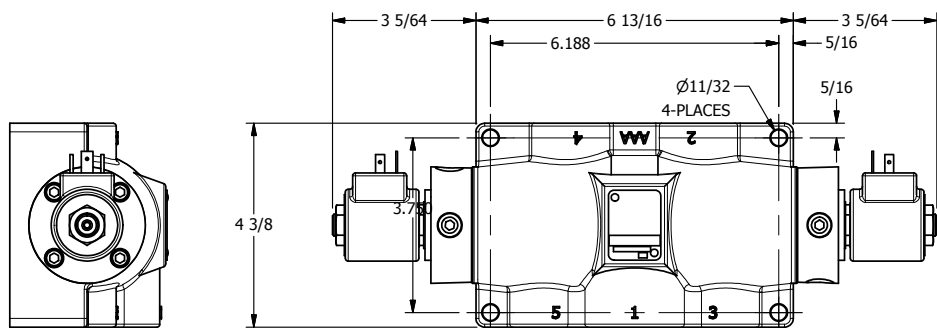

4

3

2

1

**AAA**  
PRODUCTS  
INTERNATIONAL

**AAA PRODUCTS INTERNATIONAL**  
7114 Harry Hines Blvd  
Dallas, TX 75235

TITLE: 1" SUBPLATE, DBL SOL, 2 POS,  
FRICTION POS, SOL RTRN,  
ISO 4400 DIN

DRAWING NO.:  
DIM\_SS8PED