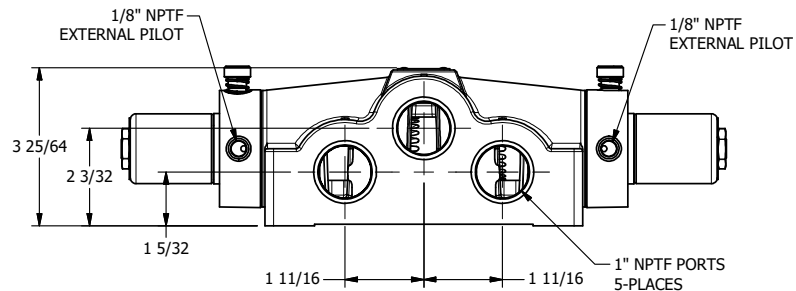

4

3

2

1

AAA
PRODUCTS
INTERNATIONAL

**AAA PRODUCTS
INTERNATIONAL**
7114 Harry Hines Blvd
Dallas, TX 75235

TITLE: 1" SIDE PORT, DBL SOL, 2 POS,
FRICTION POS, SOL RTRN,
CLASSIC SOL, LCKNG OVRD, EXT PILOT

DRAWING NO.:
DIM_SS80Z