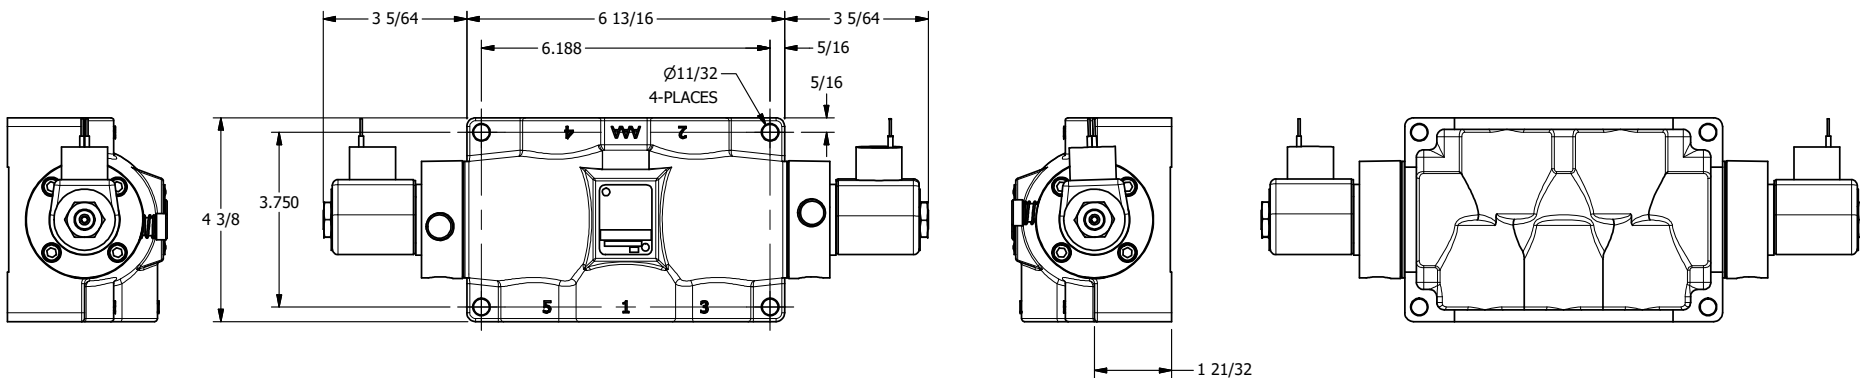

4

3

2

1

AAA
PRODUCTS
INTERNATIONAL

**AAA PRODUCTS
INTERNATIONAL**
7114 Harry Hines Blvd
Dallas, TX 75235

TITLE: 1" SIDE PORT, DBL SOL, 2 POS,
FRICTION POS, SOL RTRN,
CLASSIC SOL, LCKNG OVRD, EXT PILOT

DRAWING NO.:
DIM_SS80Z