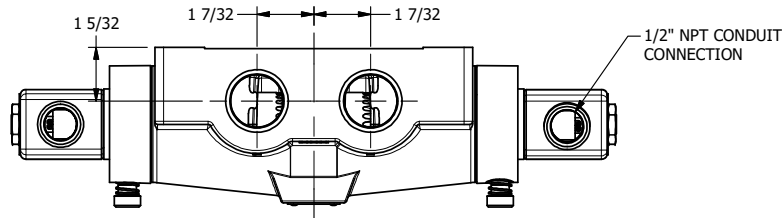

4

3

2

1

AAA
PRODUCTS
INTERNATIONAL

**AAA PRODUCTS
INTERNATIONAL**
7114 Harry Hines Blvd
Dallas, TX 75235

TITLE: 1" SIDE PORT, DBL SOL, 2 POS,
FRICTION POS, SOL RTRN,
CLASSIC SOL, LCKNG OVRD, EXT PILOT

DRAWING NO.:
DIM_SS80Z