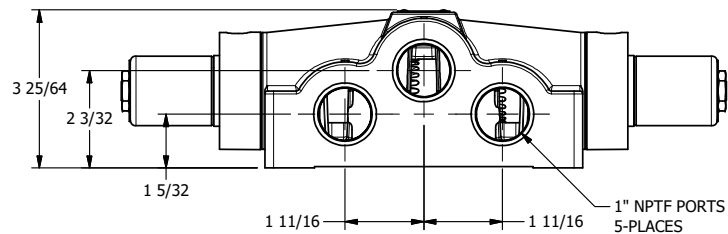

4

3

2

1

**AAA**  
PRODUCTS  
INTERNATIONAL

**AAA PRODUCTS INTERNATIONAL**  
7114 Harry Hines Blvd  
Dallas, TX 75235

TITLE: 1" SIDE PORT, DBL SOL, 2 POS,  
SOL RTN, CLASSIC,  
LCKNG OVRD, TPD VENT

DRAWING NO.:  
DIM\_SS80T