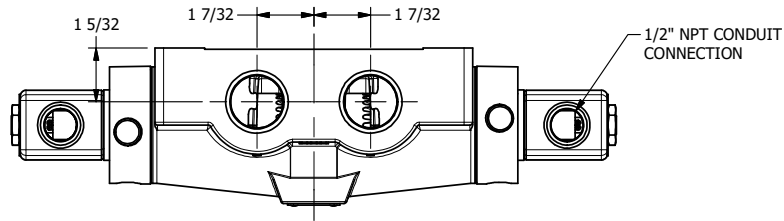

4

3

2

1

**AAA**  
PRODUCTS  
INTERNATIONAL

**AAA PRODUCTS INTERNATIONAL**  
7114 Harry Hines Blvd  
Dallas, TX 75235

TITLE: 1" SIDE PORT, DBL SOL, 2 POS,  
SOL RTN, CLASSIC,  
LCKNG OVRD, TPD VENT

DRAWING NO.:  
DIM\_SS80T