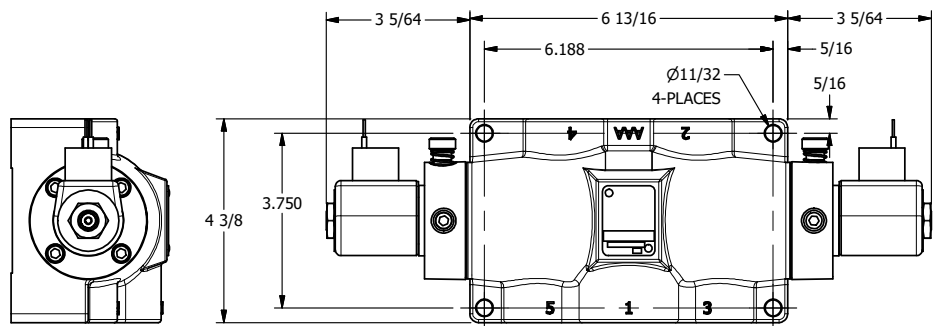

4

3

2

1

**AAA**  
PRODUCTS  
INTERNATIONAL

**AAA PRODUCTS INTERNATIONAL**  
7114 Harry Hines Blvd  
Dallas, TX 75235

TITLE: 1" SIDE PORT, DBL SOL, 2 POS,  
SOL RTN, CLASSIC,  
LCKNG OVRD, TPD VENT

DRAWING NO.:  
DIM\_SS80T