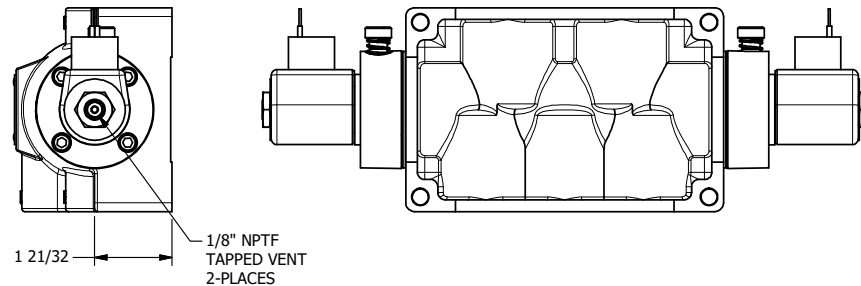

4

3

2

1

**AAA**  
PRODUCTS  
INTERNATIONAL

**AAA PRODUCTS INTERNATIONAL**  
7114 Harry Hines Blvd  
Dallas, TX 75235

TITLE: 1" SIDE PORT, DBL SOL, 2 POS,  
SOL RTN, CLASSIC,  
LCKNG OVRD, TPD VENT

DRAWING NO.:  
DIM\_SS80T