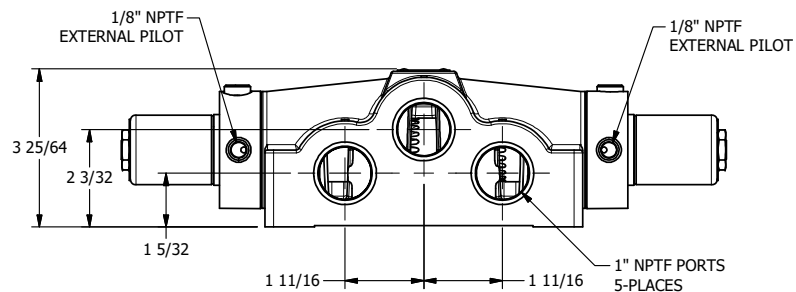

4

3

2

1

AAA
PRODUCTS
INTERNATIONAL

**AAA PRODUCTS
INTERNATIONAL**
7114 Harry Hines Blvd
Dallas, TX 75235

TITLE: 1" SIDE PORT, DBL SOL, 2 POS,
FRICTION POS, SOL RTRN,
PUSH OVRD, EXT PILOT

DRAWING NO.:
DIM_SS80PZ