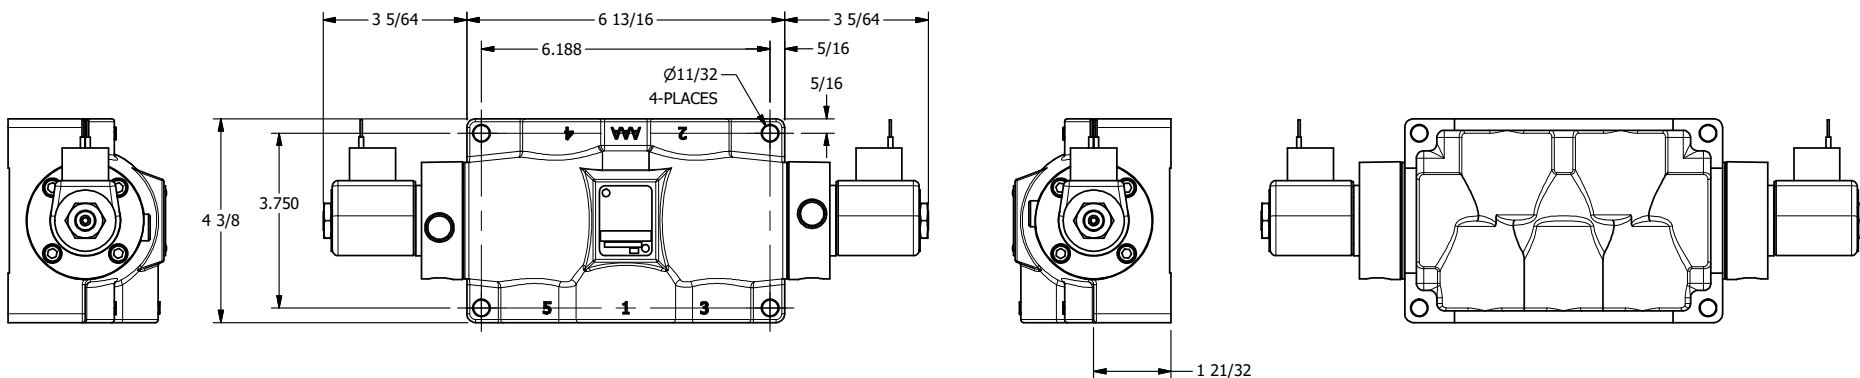

4

3

2

1

AAA
PRODUCTS
INTERNATIONAL

**AAA PRODUCTS
INTERNATIONAL**
7114 Harry Hines Blvd
Dallas, TX 75235

TITLE: 1" SIDE PORT, DBL SOL, 2 POS,
FRICTION POS, SOL RTRN,
PUSH OVRD, EXT PILOT

DRAWING NO.:
DIM_SS80PZ