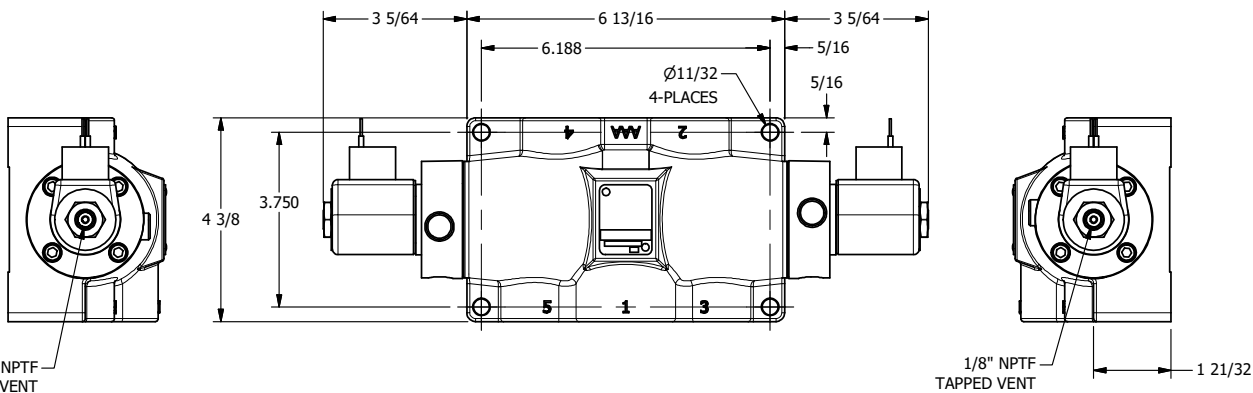

4

3

2

1

AAA
PRODUCTS
INTERNATIONAL

**AAA PRODUCTS
INTERNATIONAL**
7114 Harry Hines Blvd
Dallas, TX 75235

TITLE: 1" SIDE PORT, DBL SOL, 2 POS,
SOL RTRN, CLASSIC SOL,
PUSH OVRD, TPD VENT, EXT PILOT

DRAWING NO.:
DIM_SS8OPTZ