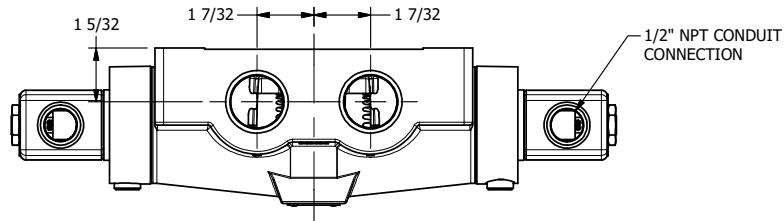

4

3

2

1

AAA
PRODUCTS
INTERNATIONAL

**AAA PRODUCTS
INTERNATIONAL**
7114 Harry Hines Blvd
Dallas, TX 75235

TITLE: 1" SIDE PORT, DBL SOL, 2 POS,
SOL RTRN, CLASSIC SOL,
PUSH OVRD, TPD VENT, EXT PILOT

DRAWING NO.:
DIM_SS8OPTZ