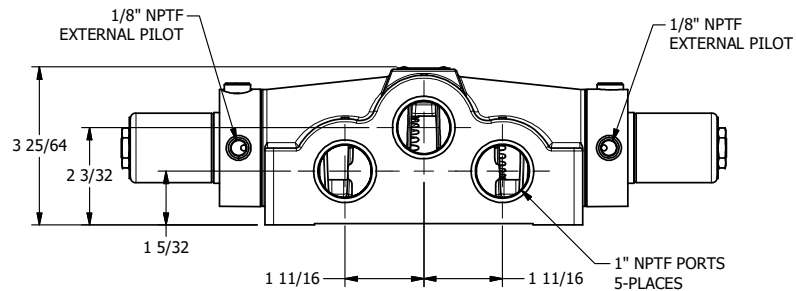

4

3

2

1

AAA
PRODUCTS
INTERNATIONAL

**AAA PRODUCTS
INTERNATIONAL**
7114 Harry Hines Blvd
Dallas, TX 75235

TITLE: 1" SIDE PORT, DBL SOL, 2 POS,
SOL RTRN, CLASSIC SOL,
PUSH OVRD, TPD VENT, EXT PILOT

DRAWING NO.:
DIM_SS8OPTZ