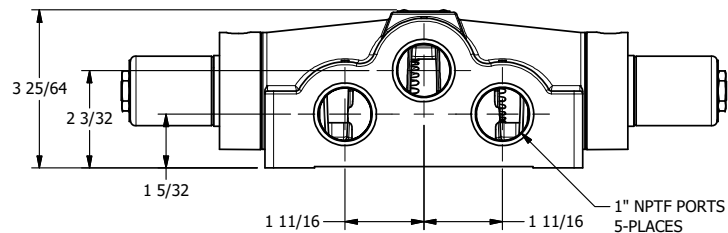

4

3

2

1

AAA
PRODUCTS
INTERNATIONAL

**AAA PRODUCTS
INTERNATIONAL**
7114 Harry Hines Blvd
Dallas, TX 75235

TITLE: 1" SIDE PORT, DBL SOL, 2 POS,
SOL RTRN, CLASSIC SOL,
PUSH OVRD, TPD VENT

DRAWING NO.:
DIM_SS80PT