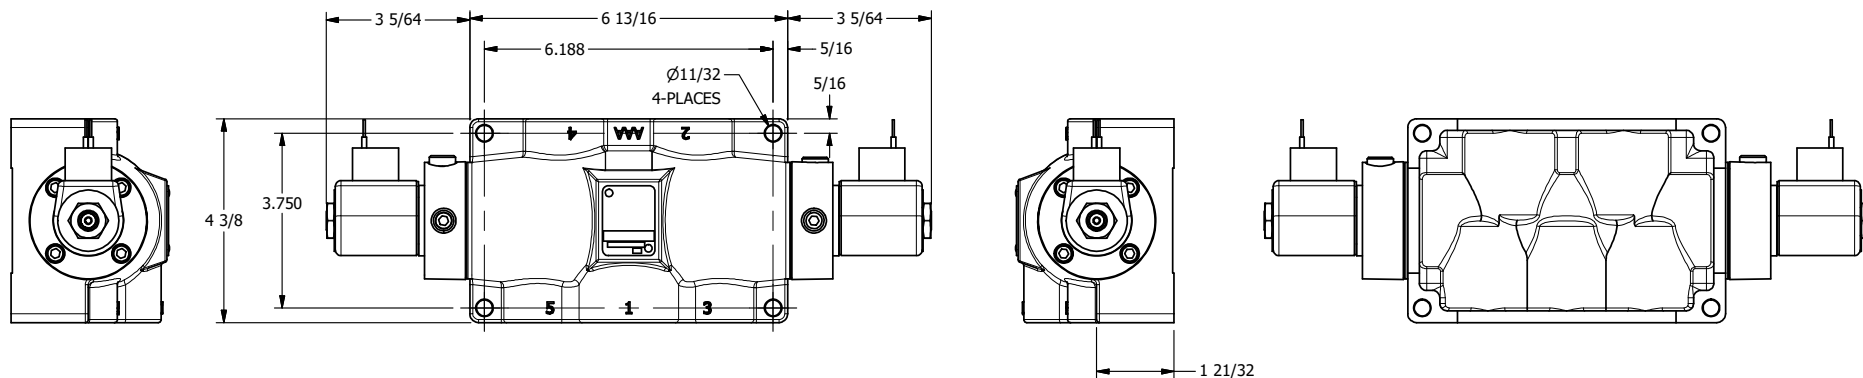

4

3

2

1

AAA
PRODUCTS
INTERNATIONAL

**AAA PRODUCTS
INTERNATIONAL**
7114 Harry Hines Blvd
Dallas, TX 75235

TITLE: 1" SIDE PORT, DBL SOL, 2 POS,
SOL RTRN, CLASSIC SOL,
PUSH OVRD, TPD VENT

DRAWING NO.:
DIM_SS80PT