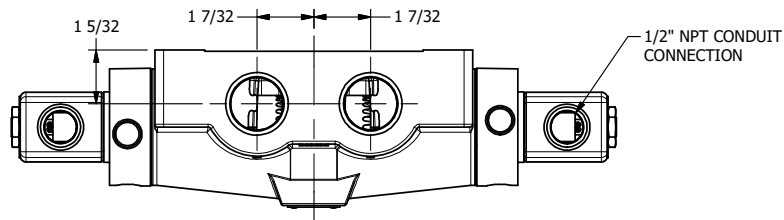

4

3

2

1

AAA
PRODUCTS
INTERNATIONAL

**AAA PRODUCTS
INTERNATIONAL**
7114 Harry Hines Blvd
Dallas, TX 75235

TITLE: 1" SIDE PORT, DBL SOL, 2 POS,
SOL RTRN, CLASSIC SOL,
PUSH OVRD, TPD VENT

DRAWING NO.:
DIM_SS80PT