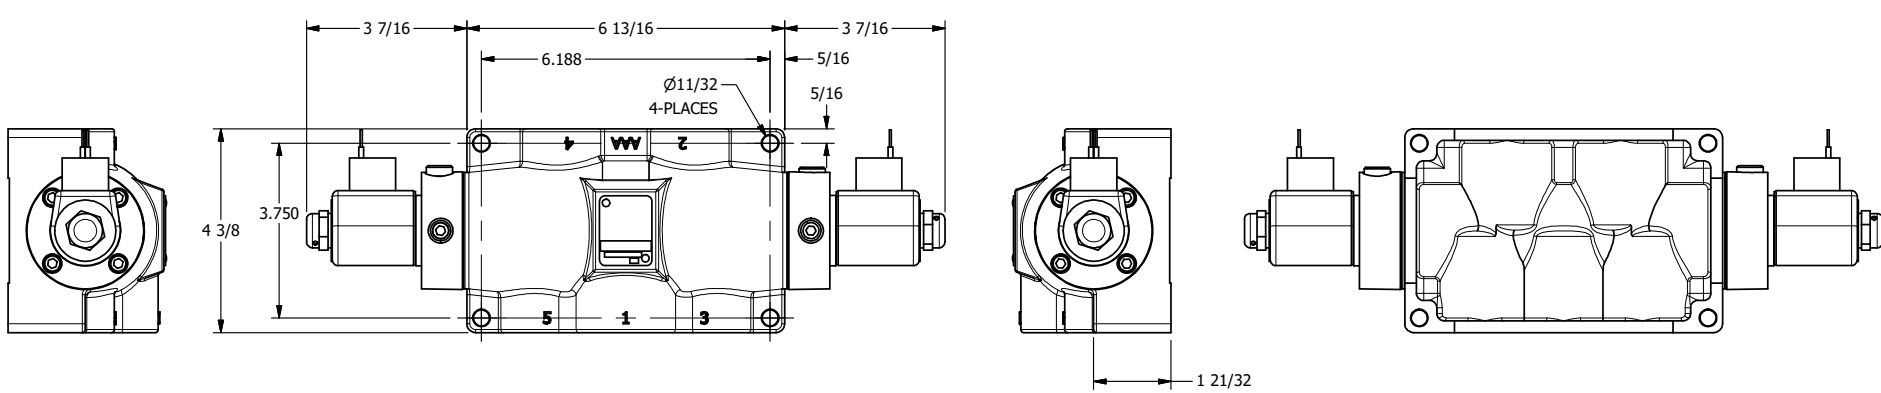

4

3

2

1

AAA
PRODUCTS
INTERNATIONAL

AAA PRODUCTS INTERNATIONAL
7114 Harry Hines Blvd
Dallas, TX 75235

TITLE: 1" SIDE PORT, DBL SOL, 2 POS,
FRICTN POS, SOL RTRN, CLASSIC SOL,
PUSH OVRD, DUST EXCLUDER

DRAWING NO.:
DIM_SS80PL