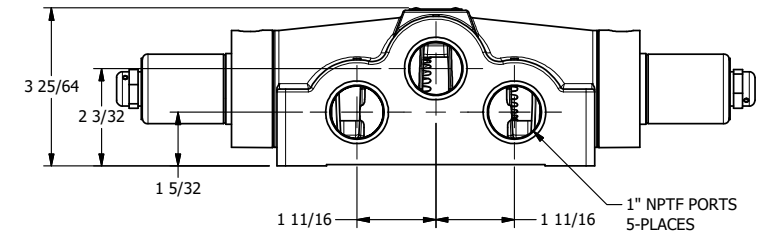

4

3

2

1

AAA
PRODUCTS
INTERNATIONAL

AAA PRODUCTS INTERNATIONAL
7114 Harry Hines Blvd
Dallas, TX 75235

TITLE: 1" SIDE PORT, DBL SOL, 2 POS,
FRICTN POS, SOL RTRN, CLASSIC SOL,
PUSH OVRD, DUST EXCLUDER

DRAWING NO.:
DIM_SS80PL