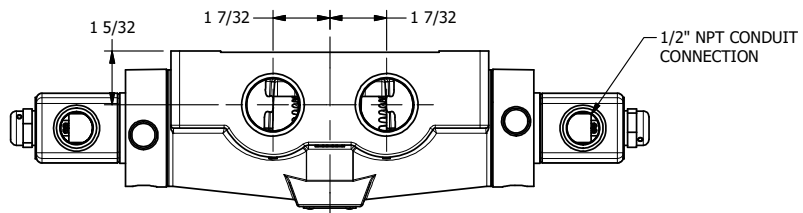

4

3

2

1

AAA
PRODUCTS
INTERNATIONAL

AAA PRODUCTS INTERNATIONAL
7114 Harry Hines Blvd
Dallas, TX 75235

TITLE: 1" SIDE PORT, DBL SOL, 2 POS,
FRICTN POS, SOL RTRN, CLASSIC SOL,
PUSH OVRD, DUST EXCLUDER

DRAWING NO.:
DIM_SS80PL