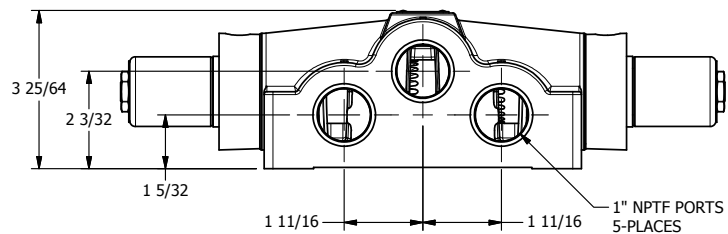

4

3

2

1

AAA
PRODUCTS
INTERNATIONAL

**AAA PRODUCTS
INTERNATIONAL**
7114 Harry Hines Blvd
Dallas, TX 75235

TITLE: 1" SIDE PORT, DBL SOL, 2 POS,
FRICTION POS, SOL RTRN,
CLASSIC SOL, PUSH OVRD

DRAWING NO.:
DIM_SS80P