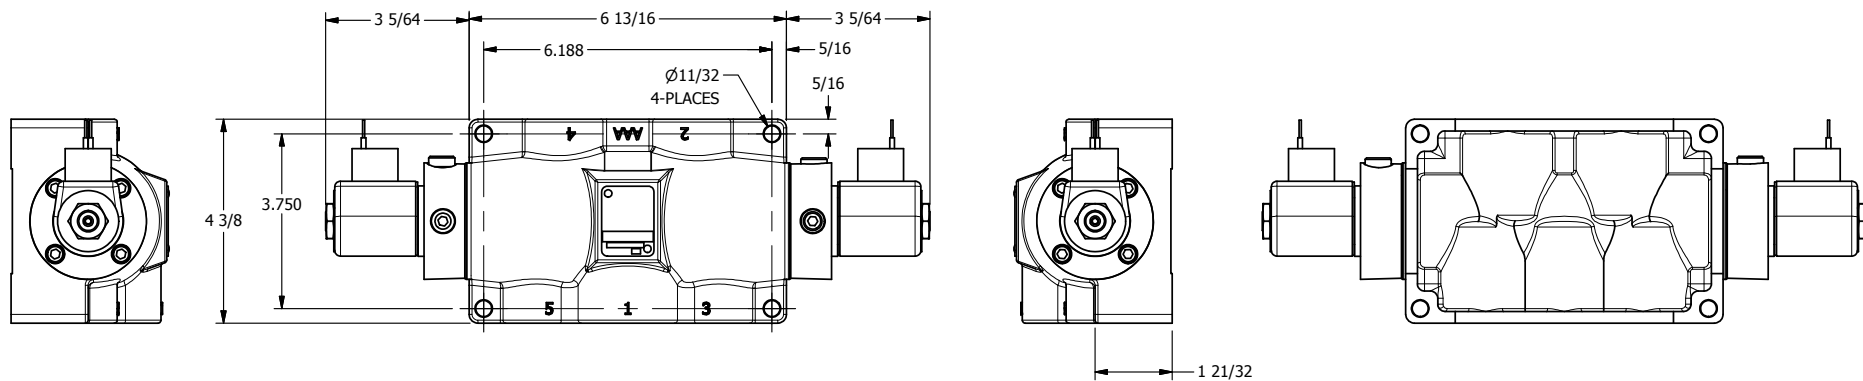

4

3

2

1

AAA
PRODUCTS
INTERNATIONAL

**AAA PRODUCTS
INTERNATIONAL**
7114 Harry Hines Blvd
Dallas, TX 75235

TITLE: 1" SIDE PORT, DBL SOL, 2 POS,
FRICTION POS, SOL RTRN,
CLASSIC SOL, PUSH OVRD

DRAWING NO.:
DIM_SS80P