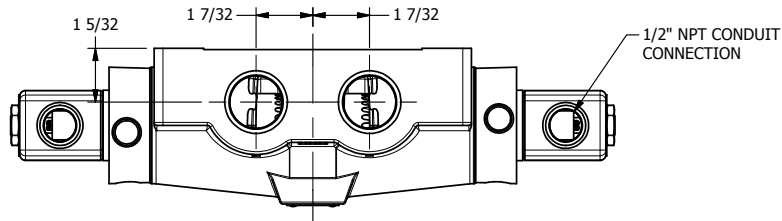

4

3

2

1

AAA
PRODUCTS
INTERNATIONAL

**AAA PRODUCTS
INTERNATIONAL**
7114 Harry Hines Blvd
Dallas, TX 75235

TITLE: 1" SIDE PORT, DBL SOL, 2 POS,
FRICTION POS, SOL RTRN,
CLASSIC SOL, PUSH OVRD

DRAWING NO.:
DIM_SS80P