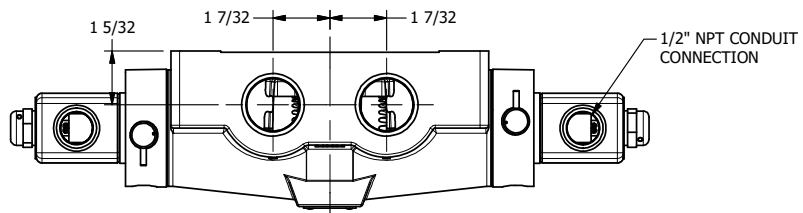

4

3

2

1

1/2" NPT CONDUIT CONNECTION

1" NPTF PORTS 5-PLACES

AAA
PRODUCTS
INTERNATIONAL

AAA PRODUCTS INTERNATIONAL
7114 Harry Hines Blvd
Dallas, TX 75235

TITLE: 1" SIDE PORT, DBL SOL, 2 POS,
SOL RTN, CLASSIC,
NON-LCKNG OVRD, EXCLDR

DRAWING NO.:
DIM_SS80NL

THE INFORMATION CONTAINED WITHIN THIS DOCUMENT IS PROPRIETARY TO AAA PRODUCTS AND MAY NOT BE DISCLOSED WITHOUT PRIOR WRITTEN CONSENT