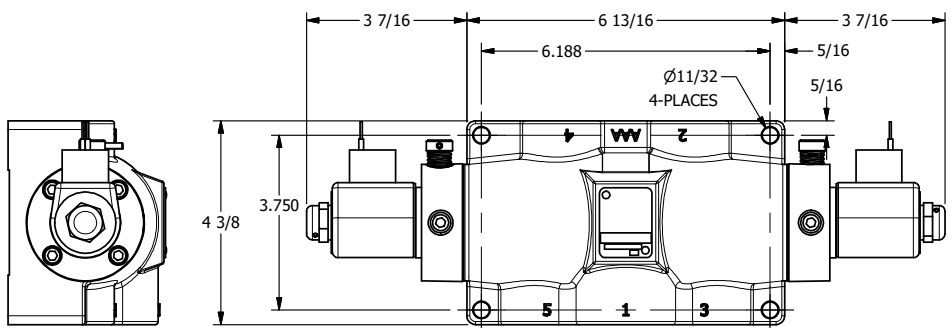

4

3

2

1

1/2" NPT CONDUIT CONNECTION

1" NPTF PORTS 5-PLACES

AAA
PRODUCTS
INTERNATIONAL

AAA PRODUCTS INTERNATIONAL
7114 Harry Hines Blvd
Dallas, TX 75235

TITLE: 1" SIDE PORT, DBL SOL, 2 POS,
SOL RTN, CLASSIC,
NON-LCKNG OVRD, EXCLDR

DRAWING NO.:
DIM_SS80NL

THE INFORMATION CONTAINED WITHIN THIS DOCUMENT IS PROPRIETARY TO AAA PRODUCTS AND MAY NOT BE DISCLOSED WITHOUT PRIOR WRITTEN CONSENT