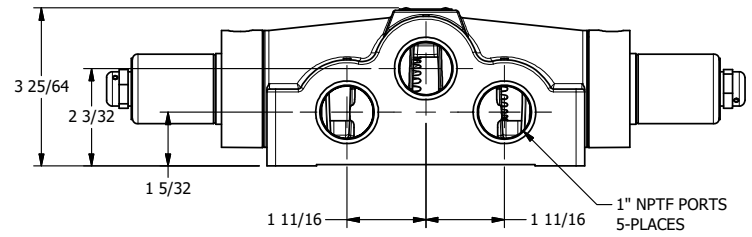

4

3

2

1

1/2" NPT CONDUIT CONNECTION

1" NPTF PORTS 5-PLACES

AAA
PRODUCTS
INTERNATIONAL

AAA PRODUCTS INTERNATIONAL
7114 Harry Hines Blvd
Dallas, TX 75235

TITLE: 1" SIDE PORT, DBL SOL, 2 POS,
SOL RTN, CLASSIC,
NON-LCKNG OVRD, EXCLDR

DRAWING NO.:
DIM_SS80NL

THE INFORMATION CONTAINED WITHIN THIS DOCUMENT IS PROPRIETARY TO AAA PRODUCTS AND MAY NOT BE DISCLOSED WITHOUT PRIOR WRITTEN CONSENT