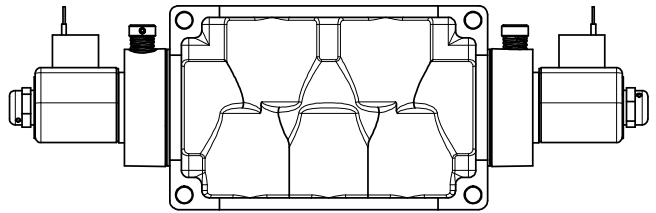

4

3

2

1

1/2" NPT CONDUIT CONNECTION

1" NPTF PORTS 5-PLACES

AAA
PRODUCTS
INTERNATIONAL

AAA PRODUCTS INTERNATIONAL
7114 Harry Hines Blvd
Dallas, TX 75235

TITLE: 1" SIDE PORT, DBL SOL, 2 POS,
SOL RTN, CLASSIC,
NON-LCKNG OVRD, EXCLDR

DRAWING NO.:
DIM_SS80NL

THE INFORMATION CONTAINED WITHIN THIS DOCUMENT IS PROPRIETARY TO AAA PRODUCTS AND MAY NOT BE DISCLOSED WITHOUT PRIOR WRITTEN CONSENT