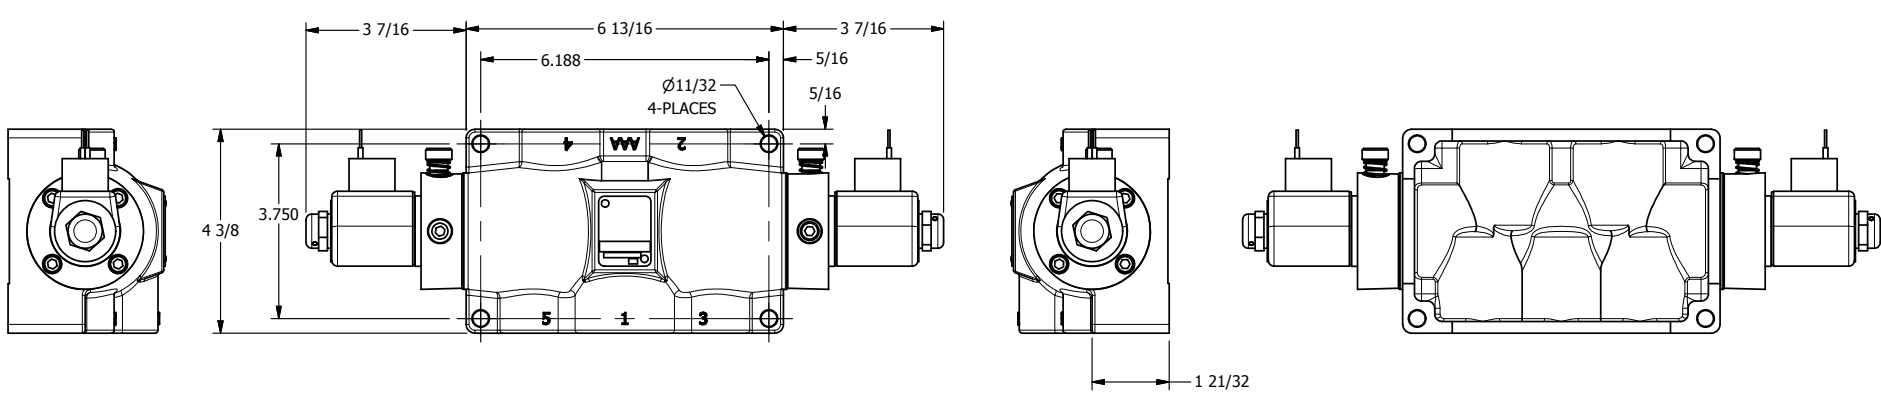

4

3

2

1

AAA
PRODUCTS
INTERNATIONAL

**AAA PRODUCTS
INTERNATIONAL**
7114 Harry Hines Blvd
Dallas, TX 75235

TITLE: 1" SIDE PORT, DBL SOL, 2 POS,
FRICTN POS, SOL RTRN, CLASSIC SOL,
LCKNG OVRD, DUST EXCLDR

DRAWING NO.:
DIM_SS80L