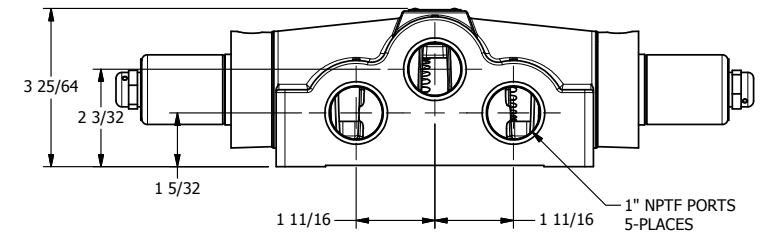

4

3

2

1

AAA
PRODUCTS
INTERNATIONAL

**AAA PRODUCTS
INTERNATIONAL**
7114 Harry Hines Blvd
Dallas, TX 75235

TITLE: 1" SIDE PORT, DBL SOL, 2 POS,
FRICTN POS, SOL RTRN, CLASSIC SOL,
LCKNG OVRD, DUST EXCLDR

DRAWING NO.:
DIM_SS80L