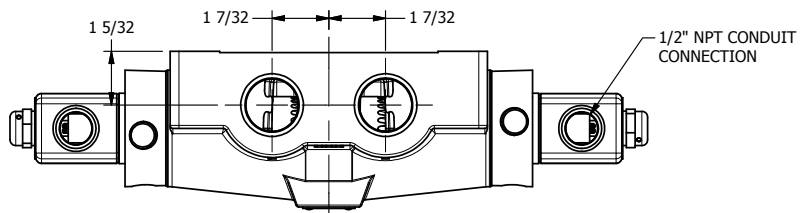

4

3

2

1

AAA
PRODUCTS
INTERNATIONAL

**AAA PRODUCTS
INTERNATIONAL**
7114 Harry Hines Blvd
Dallas, TX 75235

TITLE: 1" SIDE PORT, DBL SOL, 2 POS,
FRICTN POS, SOL RTRN, CLASSIC SOL,
LCKNG OVRD, DUST EXCLDR

DRAWING NO.:
DIM_SS80L