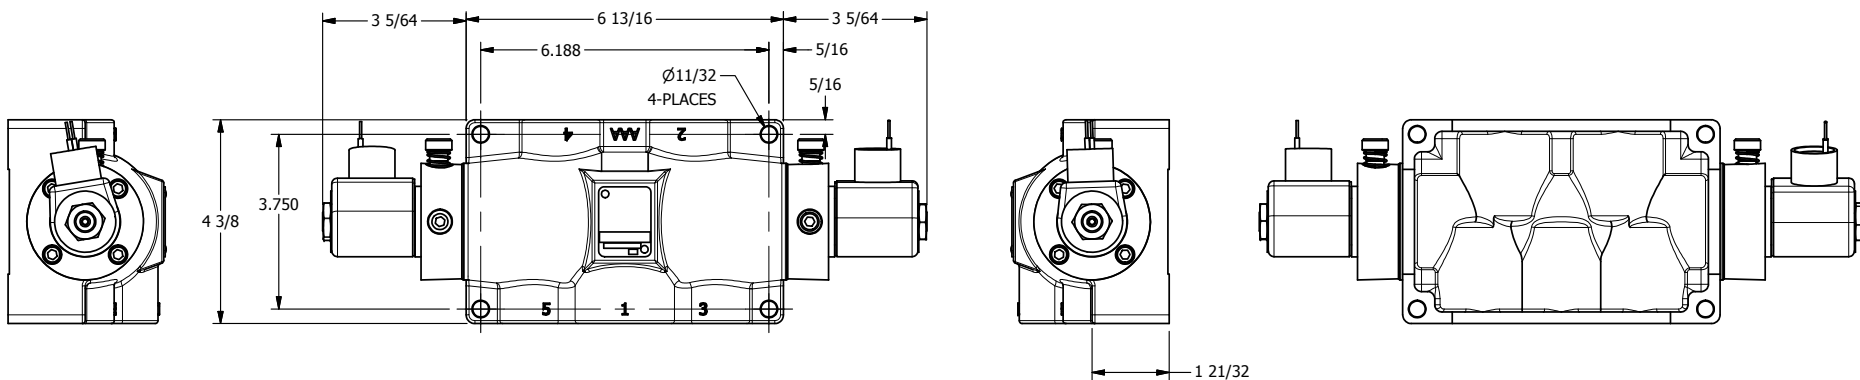

4

3

2

1

**AAA**  
PRODUCTS  
INTERNATIONAL

**AAA PRODUCTS  
INTERNATIONAL**  
7114 Harry Hines Blvd  
Dallas, TX 75235

TITLE: 1" SIDE PORT, DBL SOL, 2 POS,  
FRICTION POS, SOL RTRN,  
CLASSIC SOL, LCKNG OVRD

DRAWING NO.:  
DIM\_SS80

THE INFORMATION CONTAINED WITHIN THIS DOCUMENT IS PROPRIETARY TO AAA PRODUCTS AND MAY NOT BE DISCLOSED WITHOUT PRIOR WRITTEN CONSENT

4

3

2

1