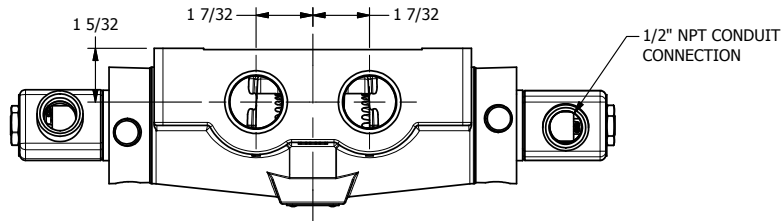

4

3

2

1

**AAA**  
PRODUCTS  
INTERNATIONAL

**AAA PRODUCTS  
INTERNATIONAL**  
7114 Harry Hines Blvd  
Dallas, TX 75235

TITLE: 1" SIDE PORT, DBL SOL, 2 POS,  
FRICTION POS, SOL RTRN,  
CLASSIC SOL, LCKNG OVRD

DRAWING NO.:  
DIM\_SS80

THE INFORMATION CONTAINED WITHIN THIS DOCUMENT IS PROPRIETARY TO AAA PRODUCTS AND MAY NOT BE DISCLOSED WITHOUT PRIOR WRITTEN CONSENT

4

3

2

1