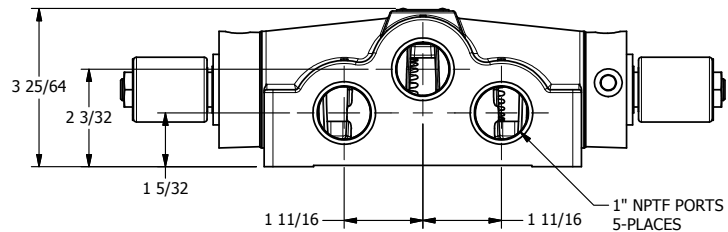

4

3

2

1

AAA
PRODUCTS
INTERNATIONAL

**AAA PRODUCTS
INTERNATIONAL**
7114 Harry Hines Blvd
Dallas, TX 75235

TITLE: 1" SIDE PORT, DBL SOL, 2 POS,
FRICTION POS, SOL RTRN,
MOLD-OVER, TAPPED EXHST

DRAWING NO.:
DIM_SS8MT