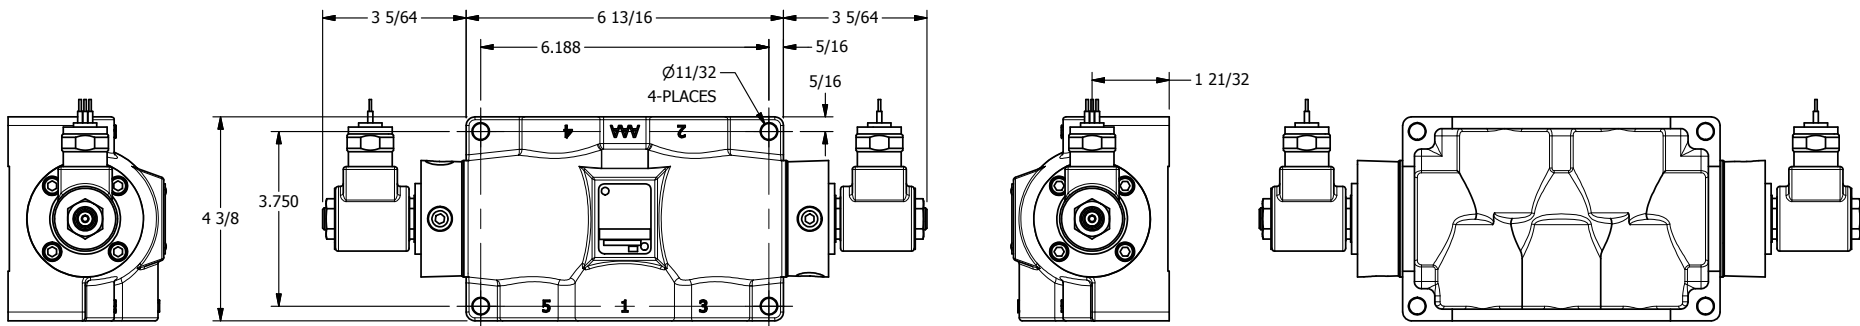

4

3

2

1

AAA
PRODUCTS
INTERNATIONAL

**AAA PRODUCTS
INTERNATIONAL**
7114 Harry Hines Blvd
Dallas, TX 75235

TITLE: 1" SIDE PORT, DBL SOL, 2 POS,
FRICTION POS, SOL RTRN,
MOLD-OVER, TAPPED EXHST

DRAWING NO.:
DIM_SS8MT