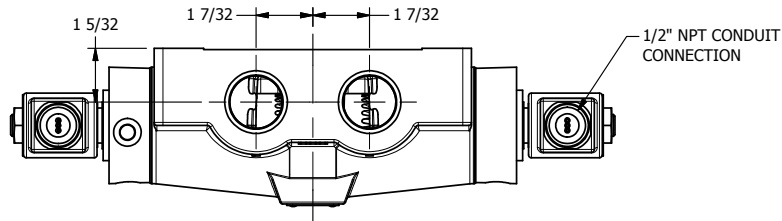

4

3

2

1

AAA
PRODUCTS
INTERNATIONAL

**AAA PRODUCTS
INTERNATIONAL**
7114 Harry Hines Blvd
Dallas, TX 75235

TITLE: 1" SIDE PORT, DBL SOL, 2 POS,
FRICTION POS, SOL RTRN,
MOLD-OVER, TAPPED EXHST

DRAWING NO.:
DIM_SS8MT