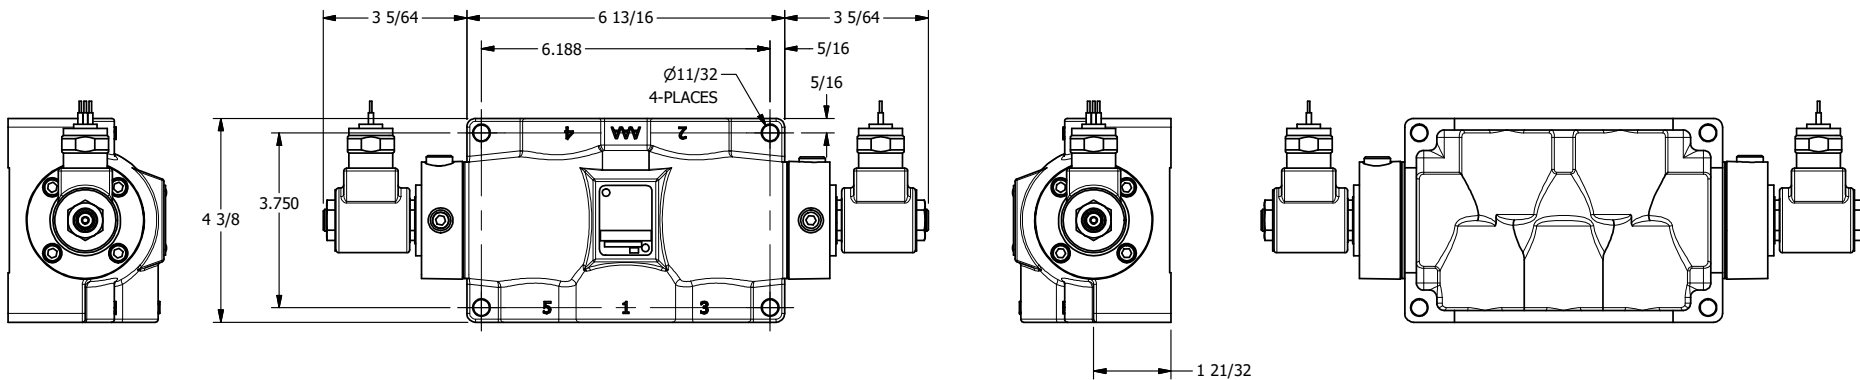

4

3

2

1

**AAA**  
PRODUCTS  
INTERNATIONAL

**AAA PRODUCTS  
INTERNATIONAL**  
7114 Harry Hines Blvd  
Dallas, TX 75235

TITLE: 1" SIDE PORT, DBL SOL, 2 POS,  
SOL RTN, MOLD-OVER,  
PUSH OVRD, TPD VENT

DRAWING NO.:  
DIM\_SS8MOPT