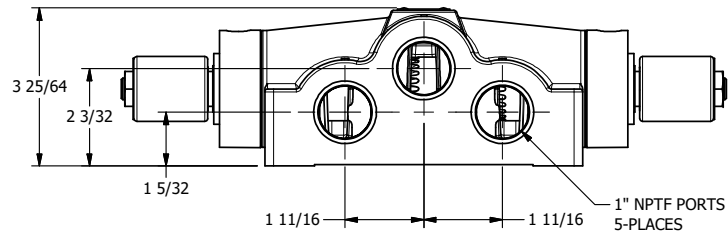

4

3

2

1

**AAA**  
PRODUCTS  
INTERNATIONAL

**AAA PRODUCTS  
INTERNATIONAL**  
7114 Harry Hines Blvd  
Dallas, TX 75235

TITLE: 1" SIDE PORT, DBL SOL, 2 POS,  
SOL RTN, MOLD-OVER,  
PUSH OVRD, TPD VENT

DRAWING NO.:  
DIM\_SS8MOPT