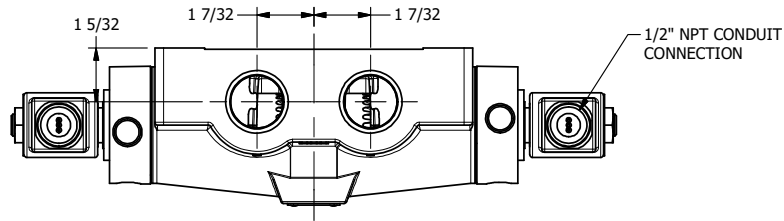

4

3

2

1

**AAA**  
PRODUCTS  
INTERNATIONAL

**AAA PRODUCTS  
INTERNATIONAL**  
7114 Harry Hines Blvd  
Dallas, TX 75235

TITLE: 1" SIDE PORT, DBL SOL, 2 POS,  
SOL RTN, MOLD-OVER,  
PUSH OVRD, TPD VENT

DRAWING NO.:  
DIM\_SS8MOPT