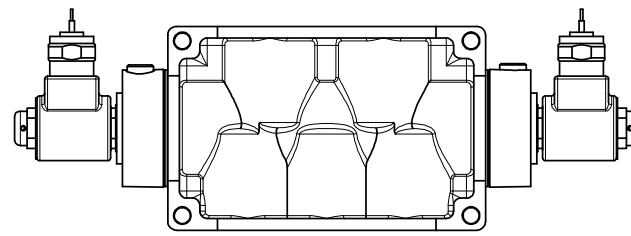

4

3

2

1

1/2" NPT CONDUIT CONNECTION

1 21/32

1" NPTF PORTS 5-PLACES

AAA
PRODUCTS
INTERNATIONAL

AAA PRODUCTS INTERNATIONAL
7114 Harry Hines Blvd
Dallas, TX 75235

TITLE: 1" SIDE PORT, DBL SOL, 2 POS,
FRICTN POS, SOL RTRN, MOLD-OVER,
PUSH OVRD, DUST EXCLUDER

DRAWING NO.:
DIM_SS8MOPL

THE INFORMATION CONTAINED WITHIN THIS DOCUMENT IS PROPRIETARY TO AAA PRODUCTS AND MAY NOT BE DISCLOSED WITHOUT PRIOR WRITTEN CONSENT