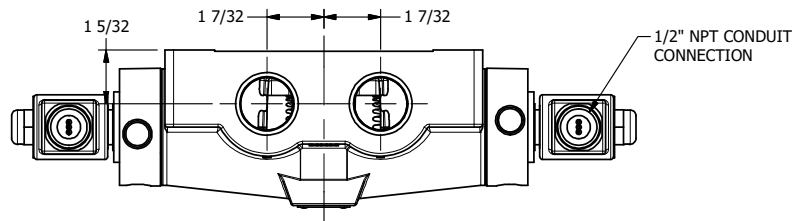

4

3

2

1

1/2" NPT CONDUIT CONNECTION

1 21/32

1" NPTF PORTS 5-PLACES

AAA
PRODUCTS
INTERNATIONAL

AAA PRODUCTS INTERNATIONAL
7114 Harry Hines Blvd
Dallas, TX 75235

TITLE: 1" SIDE PORT, DBL SOL, 2 POS,
FRICTN POS, SOL RTRN, MOLD-OVER,
PUSH OVRD, DUST EXCLUDER

DRAWING NO.:
DIM_SS8MOPL

THE INFORMATION CONTAINED WITHIN THIS DOCUMENT IS PROPRIETARY TO AAA PRODUCTS AND MAY NOT BE DISCLOSED WITHOUT PRIOR WRITTEN CONSENT