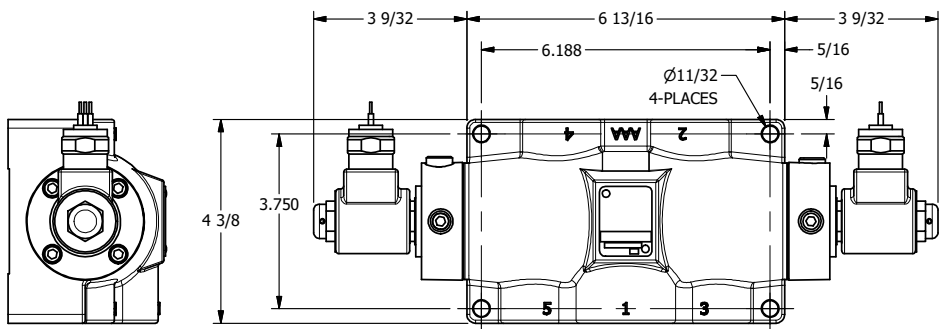

4

3

2

1

1/2" NPT CONDUIT CONNECTION

1 21/32

1" NPTF PORTS 5-PLACES

AAA
PRODUCTS
INTERNATIONAL

AAA PRODUCTS INTERNATIONAL
7114 Harry Hines Blvd
Dallas, TX 75235

TITLE: 1" SIDE PORT, DBL SOL, 2 POS,
FRICTN POS, SOL RTRN, MOLD-OVER,
PUSH OVRD, DUST EXCLUDER

DRAWING NO.:
DIM_SS8MOPL

THE INFORMATION CONTAINED WITHIN THIS DOCUMENT IS PROPRIETARY TO AAA PRODUCTS AND MAY NOT BE DISCLOSED WITHOUT PRIOR WRITTEN CONSENT