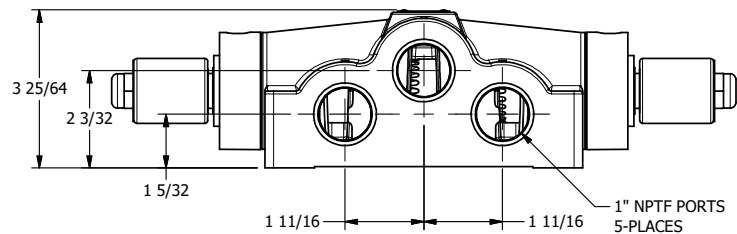

4

3

2

1

1/2" NPT CONDUIT CONNECTION

1 21/32

1" NPTF PORTS 5-PLACES

AAA
PRODUCTS
INTERNATIONAL

AAA PRODUCTS INTERNATIONAL
7114 Harry Hines Blvd
Dallas, TX 75235

TITLE: 1" SIDE PORT, DBL SOL, 2 POS,
FRICTN POS, SOL RTRN, MOLD-OVER,
PUSH OVRD, DUST EXCLUDER

DRAWING NO.:
DIM_SS8MOPL

THE INFORMATION CONTAINED WITHIN THIS DOCUMENT IS PROPRIETARY TO AAA PRODUCTS AND MAY NOT BE DISCLOSED WITHOUT PRIOR WRITTEN CONSENT