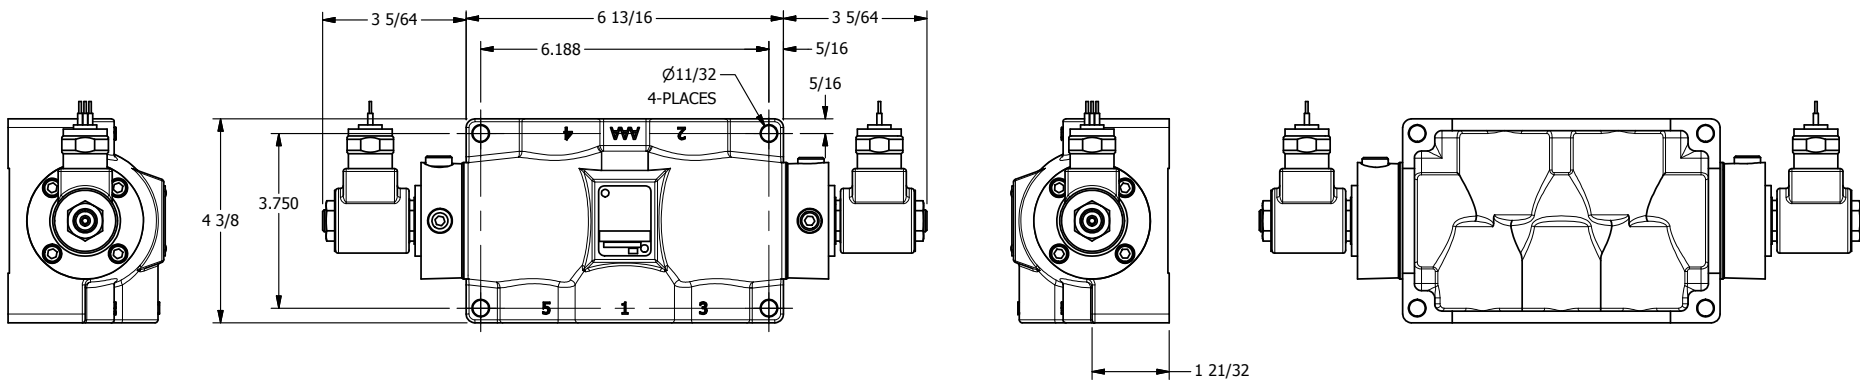

4

3

2

1

AAA
PRODUCTS
INTERNATIONAL

**AAA PRODUCTS
INTERNATIONAL**
7114 Harry Hines Blvd
Dallas, TX 75235

TITLE: 1" SIDE PORT, DBL SOL, 2 POS,
FRICTION POS, SOL RTRN,
MOLD-OVER, PUSH OVRD

DRAWING NO.:
DIM_SS8MOP