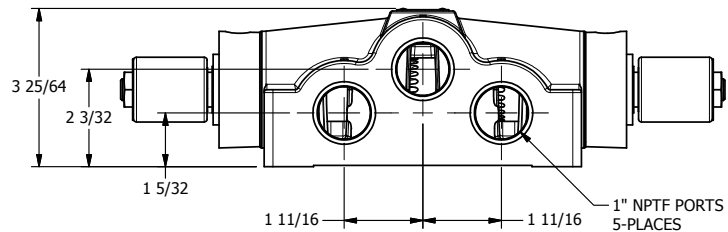

4

3

2

1

AAA
PRODUCTS
INTERNATIONAL

**AAA PRODUCTS
INTERNATIONAL**
7114 Harry Hines Blvd
Dallas, TX 75235

TITLE: 1" SIDE PORT, DBL SOL, 2 POS,
FRICTION POS, SOL RTRN,
MOLD-OVER, PUSH OVRD

DRAWING NO.:
DIM_SS8MOP