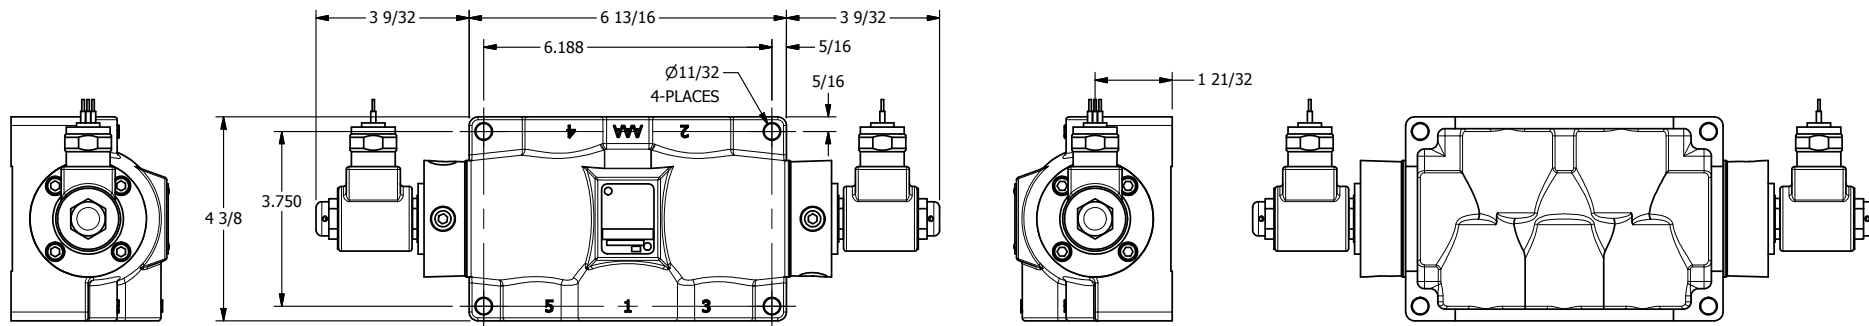

4

3

2

1

**AAA**  
PRODUCTS  
INTERNATIONAL

**AAA PRODUCTS  
INTERNATIONAL**  
7114 Harry Hines Blvd  
Dallas, TX 75235

TITLE: 1" SIDE PORT, DBL SOL, 2 POS,  
FRICTION POS, SOL RTRN,  
MOLD-OVER, DUST EXCLDR

DRAWING NO.:  
DIM\_SS8ML

4

3

2

1

THE INFORMATION CONTAINED WITHIN THIS DOCUMENT IS PROPRIETARY TO AAA PRODUCTS AND MAY NOT BE DISCLOSED WITHOUT PRIOR WRITTEN CONSENT