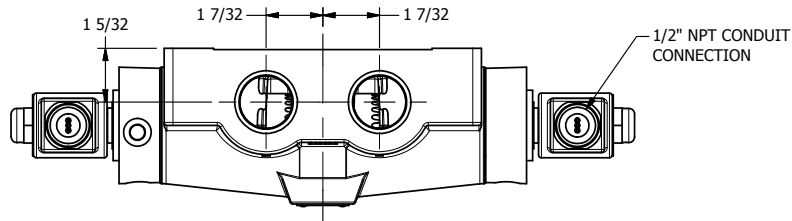

4

3

2

1

**AAA**  
PRODUCTS  
INTERNATIONAL

**AAA PRODUCTS  
INTERNATIONAL**  
7114 Harry Hines Blvd  
Dallas, TX 75235

TITLE: 1" SIDE PORT, DBL SOL, 2 POS,  
FRICTION POS, SOL RTRN,  
MOLD-OVER, DUST EXCLDR

DRAWING NO.:  
DIM\_SS8ML

4

3

2

1

THE INFORMATION CONTAINED WITHIN THIS DOCUMENT IS PROPRIETARY TO AAA PRODUCTS AND MAY NOT BE DISCLOSED WITHOUT PRIOR WRITTEN CONSENT