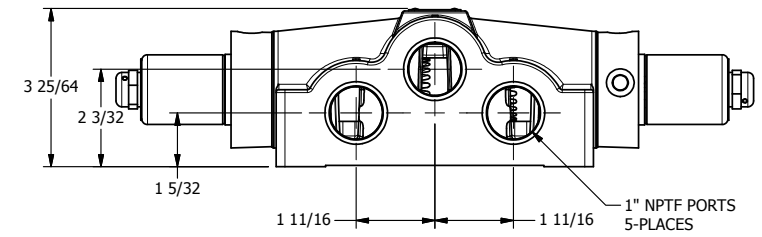

4

3

2

1

AAA
PRODUCTS
INTERNATIONAL

**AAA PRODUCTS
INTERNATIONAL**
7114 Harry Hines Blvd
Dallas, TX 75235

TITLE: 1" SIDE PORT, DBL SOL, 2 POS,
FRICTION POS, SOL RTRN,
CLASSIC SOL, DUST EXCLDR

DRAWING NO.:
DIM_SS8L