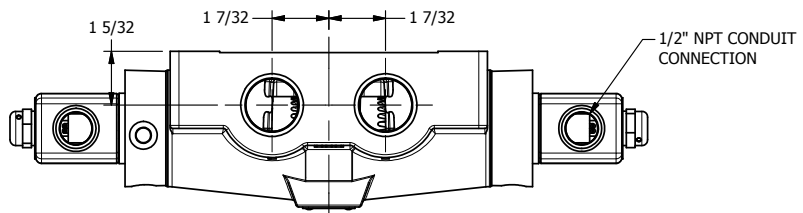

4

3

2

1

AAA
PRODUCTS
INTERNATIONAL

**AAA PRODUCTS
INTERNATIONAL**
7114 Harry Hines Blvd
Dallas, TX 75235

TITLE: 1" SIDE PORT, DBL SOL, 2 POS,
FRICTION POS, SOL RTRN,
CLASSIC SOL, DUST EXCLDR

DRAWING NO.:
DIM_SS8L