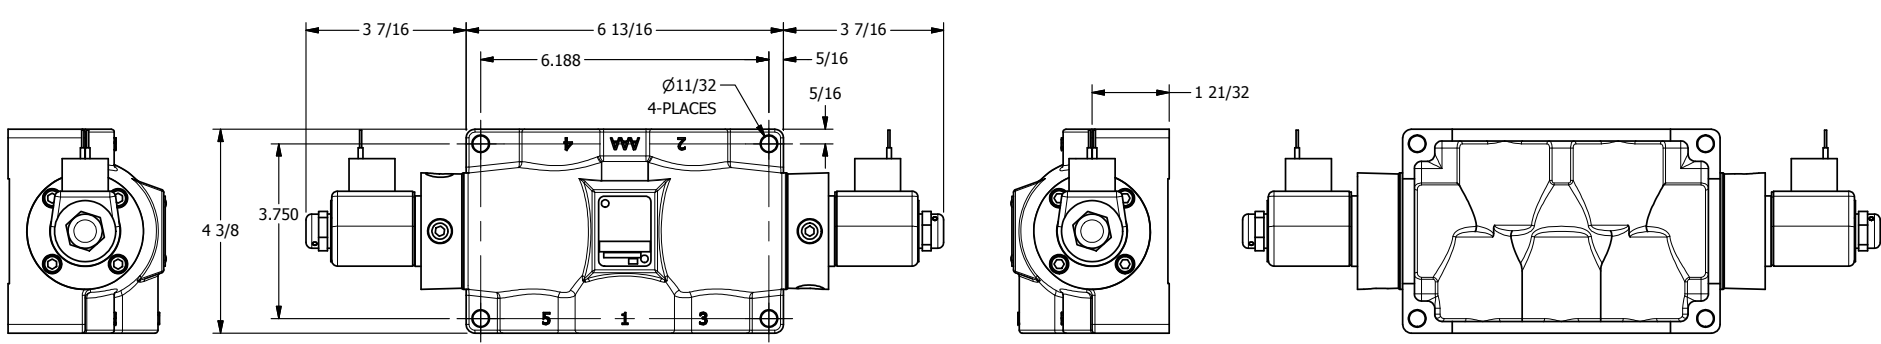

4

3

2

1

AAA
PRODUCTS
INTERNATIONAL

**AAA PRODUCTS
INTERNATIONAL**
7114 Harry Hines Blvd
Dallas, TX 75235

TITLE: 1" SIDE PORT, DBL SOL, 2 POS,
FRICTION POS, SOL RTRN,
CLASSIC SOL, DUST EXCLDR

DRAWING NO.:
DIM_SS8L