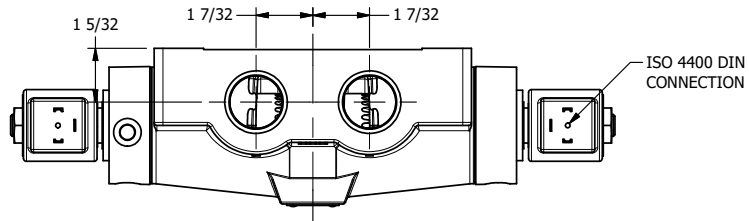

4

3

2

1

AAA
PRODUCTS
INTERNATIONAL

**AAA PRODUCTS
INTERNATIONAL**
7114 Harry Hines Blvd
Dallas, TX 75235

TITLE: 1" SIDE PORT, DBL SOL, 2 POS,
FRICTION POS, SOL RTRN,
ISO 4400 DIN, 300 PSI

DRAWING NO.:
DIM_SS8EDV