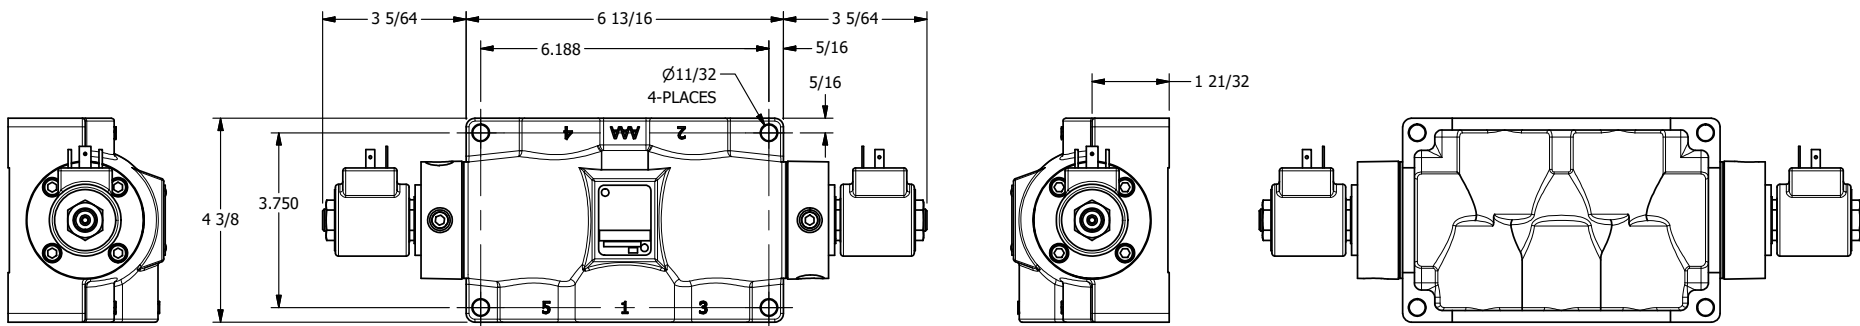

4

3

2

1

AAA
PRODUCTS
INTERNATIONAL

**AAA PRODUCTS
INTERNATIONAL**
7114 Harry Hines Blvd
Dallas, TX 75235

TITLE: 1" SIDE PORT, DBL SOL, 2 POS,
FRICTION POS, SOL RTRN,
ISO 4400 DIN, 300 PSI

DRAWING NO.:
DIM_SS8EDV