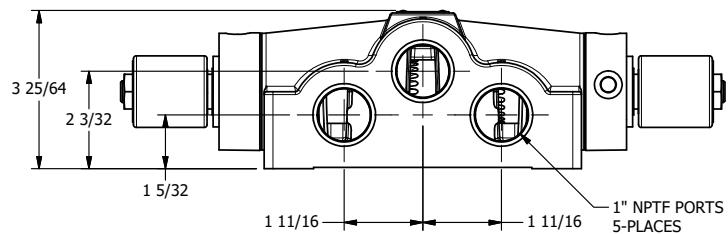

4

3

2

1

AAA
PRODUCTS
INTERNATIONAL

**AAA PRODUCTS
INTERNATIONAL**
7114 Harry Hines Blvd
Dallas, TX 75235

TITLE: 1" SIDE PORT, DBL SOL, 2 POS,
FRICTION POS, SOL RTRN,
ISO 4400 DIN, 300 PSI

DRAWING NO.:
DIM_SS8EDV