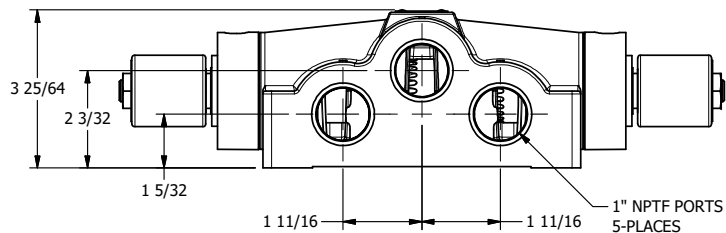

4

3

2

1

**AAA**  
PRODUCTS  
INTERNATIONAL

**AAA PRODUCTS  
INTERNATIONAL**  
7114 Harry Hines Blvd  
Dallas, TX 75235

TITLE: 1" SIDE PORT, DBL SOL, 2 POS,  
SOL RTN, ISO 4400 DIN,  
PUSH OVRD, TPD VENT

DRAWING NO.:  
DIM\_SS8EDOPT