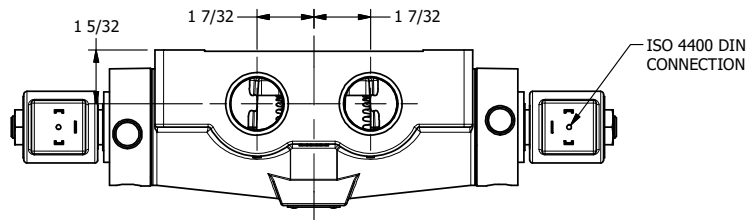

4

3

2

1

**AAA**  
PRODUCTS  
INTERNATIONAL

**AAA PRODUCTS  
INTERNATIONAL**  
7114 Harry Hines Blvd  
Dallas, TX 75235

TITLE: 1" SIDE PORT, DBL SOL, 2 POS,  
SOL RTN, ISO 4400 DIN,  
PUSH OVRD, TPD VENT

DRAWING NO.:  
DIM\_SS8EDOPT