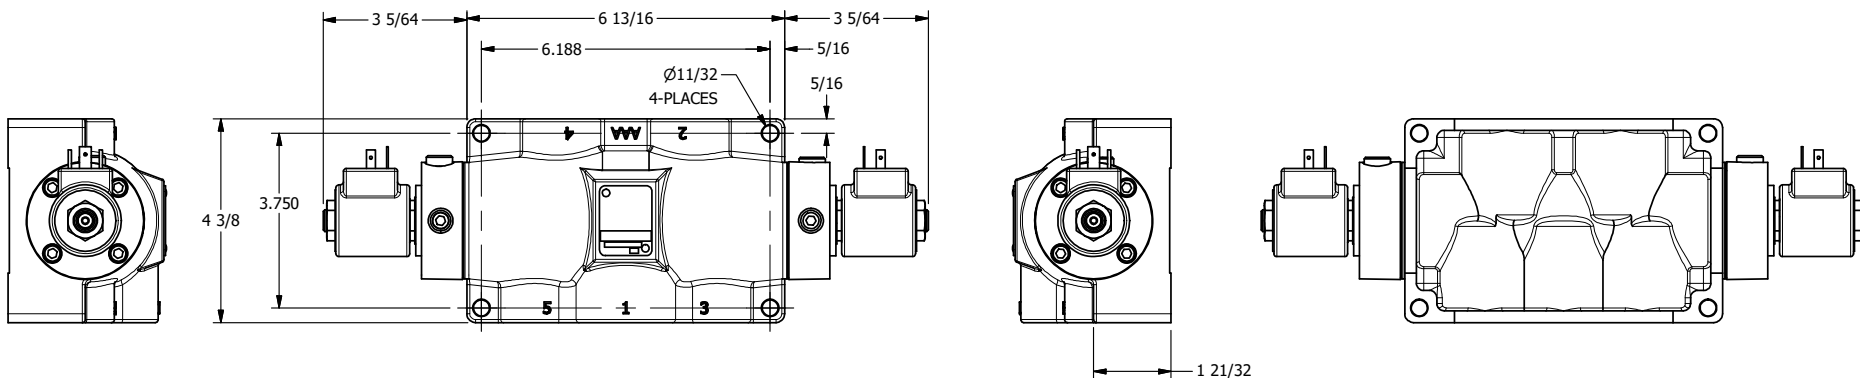

4

3

2

1

**AAA**  
PRODUCTS  
INTERNATIONAL

**AAA PRODUCTS  
INTERNATIONAL**  
7114 Harry Hines Blvd  
Dallas, TX 75235

TITLE: 1" SIDE PORT, DBL SOL, 2 POS,  
SOL RTN, ISO 4400 DIN,  
PUSH OVRD, TPD VENT

DRAWING NO.:  
DIM\_SS8EDOPT