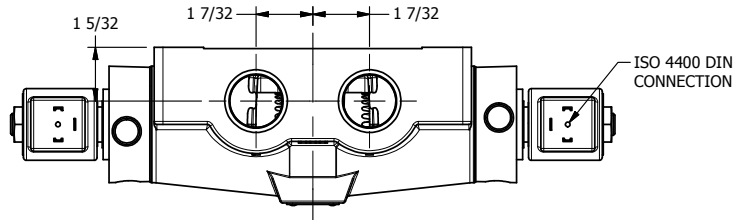

4

3

2

1

AAA
PRODUCTS
INTERNATIONAL

**AAA PRODUCTS
INTERNATIONAL**
7114 Harry Hines Blvd
Dallas, TX 75235

TITLE: 1" SIDE PORT, DBL SOL, 2 POS,
FRICTION POS, SOL RTRN,
ISO 4400 DIN, PUSH OVRD

DRAWING NO.:
DIM_SS8EDOP