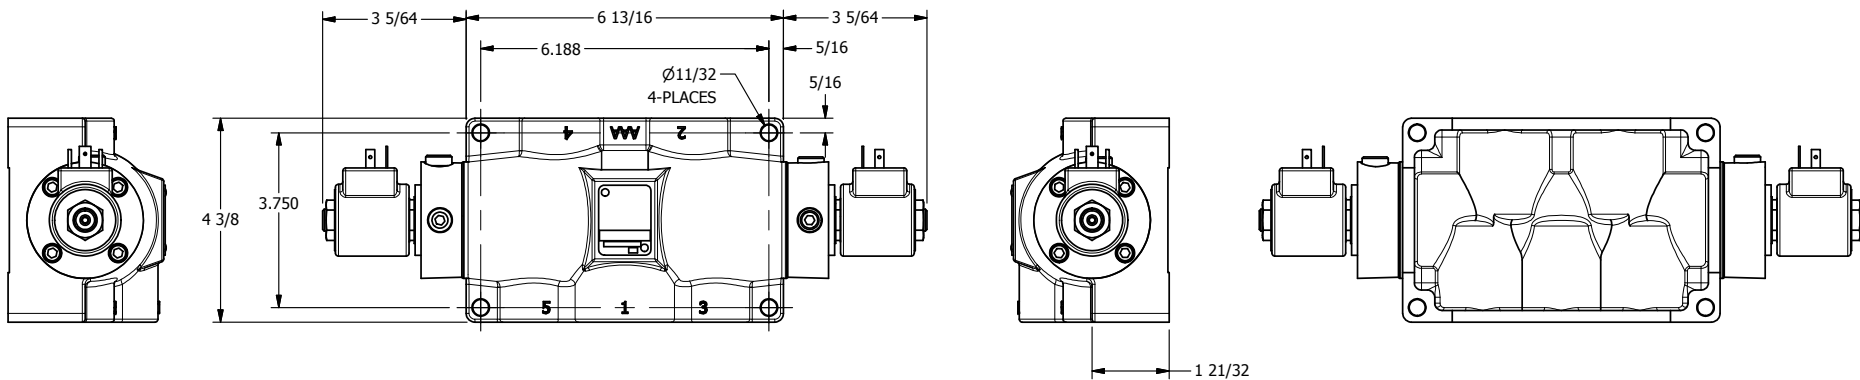

4

3

2

1

AAA
PRODUCTS
INTERNATIONAL

**AAA PRODUCTS
INTERNATIONAL**
7114 Harry Hines Blvd
Dallas, TX 75235

TITLE: 1" SIDE PORT, DBL SOL, 2 POS,
FRICTION POS, SOL RTRN,
ISO 4400 DIN, PUSH OVRD

DRAWING NO.:
DIM_SS8EDOP