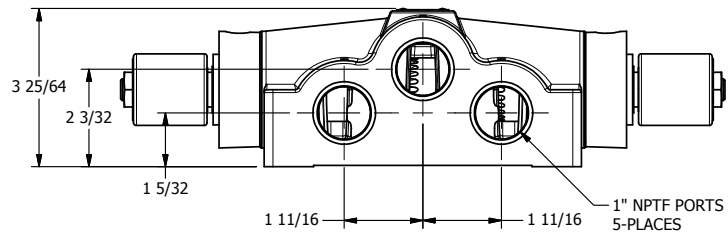

4

3

2

1

AAA
PRODUCTS
INTERNATIONAL

**AAA PRODUCTS
INTERNATIONAL**
7114 Harry Hines Blvd
Dallas, TX 75235

TITLE: 1" SIDE PORT, DBL SOL, 2 POS,
FRICTION POS, SOL RTRN,
ISO 4400 DIN, PUSH OVRD

DRAWING NO.:
DIM_SS8EDOP