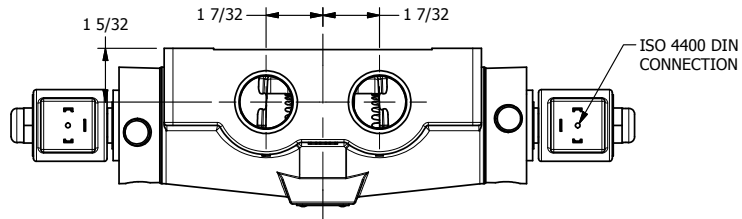

4

3

2

1

**AAA**  
PRODUCTS  
INTERNATIONAL

**AAA PRODUCTS  
INTERNATIONAL**  
7114 Harry Hines Blvd  
Dallas, TX 75235

TITLE: 1" SIDE PORT, DBL SOL, 2 POS,  
FRICTN POS, SOL SHFT, ISO 4400 DIN,  
LCKNG OVRD, DUST EXCLDR

DRAWING NO.:  
DIM\_SS8EDOL

THE INFORMATION CONTAINED WITHIN THIS DOCUMENT IS PROPRIETARY TO AAA PRODUCTS AND MAY NOT BE DISCLOSED WITHOUT PRIOR WRITTEN CONSENT

4

3

2

1