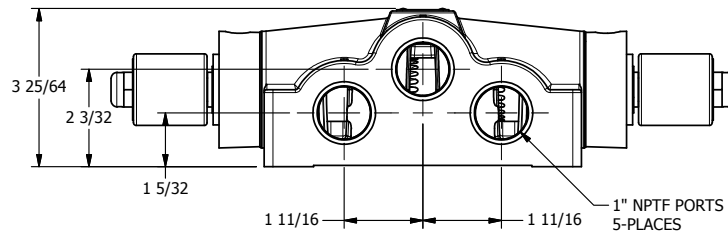

4

3

2

1

**AAA**  
PRODUCTS  
INTERNATIONAL

**AAA PRODUCTS  
INTERNATIONAL**  
7114 Harry Hines Blvd  
Dallas, TX 75235

TITLE: 1" SIDE PORT, DBL SOL, 2 POS,  
FRICTN POS, SOL SHFT, ISO 4400 DIN,  
LCKNG OVRD, DUST EXCLDR

DRAWING NO.:  
DIM\_SS8EDOL

THE INFORMATION CONTAINED WITHIN THIS DOCUMENT IS PROPRIETARY TO AAA PRODUCTS AND MAY NOT BE DISCLOSED WITHOUT PRIOR WRITTEN CONSENT

4

3

2

1