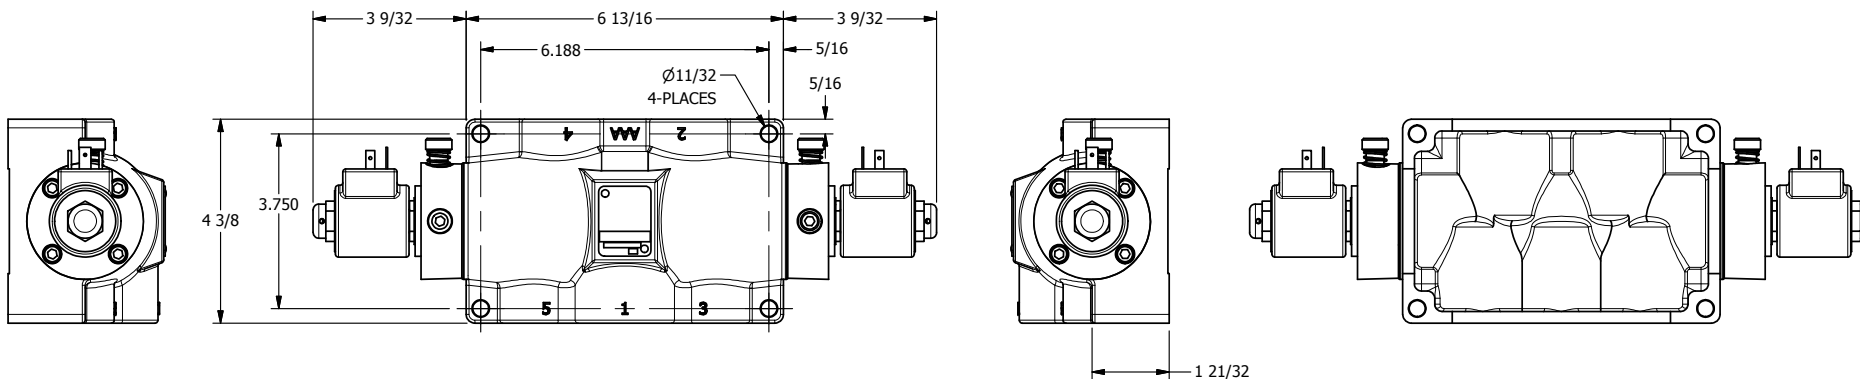

4

3

2

1

**AAA**  
PRODUCTS  
INTERNATIONAL

**AAA PRODUCTS  
INTERNATIONAL**  
7114 Harry Hines Blvd  
Dallas, TX 75235

TITLE: 1" SIDE PORT, DBL SOL, 2 POS,  
FRICTN POS, SOL SHFT, ISO 4400 DIN,  
LCKNG OVRD, DUST EXCLDR

DRAWING NO.:  
DIM\_SS8EDOL

THE INFORMATION CONTAINED WITHIN THIS DOCUMENT IS PROPRIETARY TO AAA PRODUCTS AND MAY NOT BE DISCLOSED WITHOUT PRIOR WRITTEN CONSENT

4

3

2

1