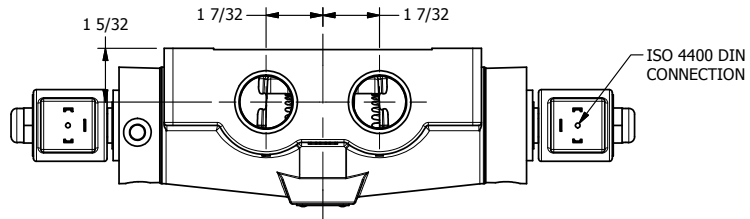

4

3

2

1

AAA
PRODUCTS
INTERNATIONAL

**AAA PRODUCTS
INTERNATIONAL**
7114 Harry Hines Blvd
Dallas, TX 75235

TITLE: 1" SIDE PORT, DBL SOL, 2 POS,
FRICTION POS, SOL RTRN,
ISO 4400 DIN, DUST EXCLDR

DRAWING NO.:
DIM_SS8EDL