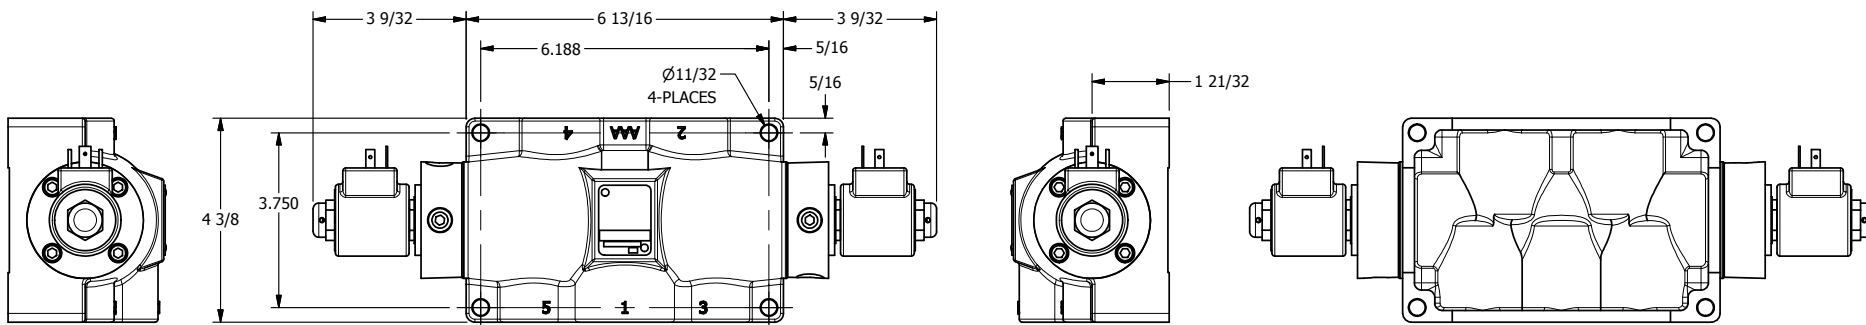

4

3

2

1

AAA
PRODUCTS
INTERNATIONAL

**AAA PRODUCTS
INTERNATIONAL**
7114 Harry Hines Blvd
Dallas, TX 75235

TITLE: 1" SIDE PORT, DBL SOL, 2 POS,
FRICTION POS, SOL RTRN,
ISO 4400 DIN, DUST EXCLDR

DRAWING NO.:
DIM_SS8EDL