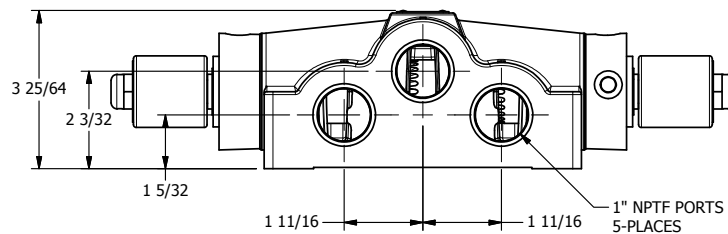

4

3

2

1

AAA
PRODUCTS
INTERNATIONAL

**AAA PRODUCTS
INTERNATIONAL**
7114 Harry Hines Blvd
Dallas, TX 75235

TITLE: 1" SIDE PORT, DBL SOL, 2 POS,
FRICTION POS, SOL RTRN,
ISO 4400 DIN, DUST EXCLDR

DRAWING NO.:
DIM_SS8EDL