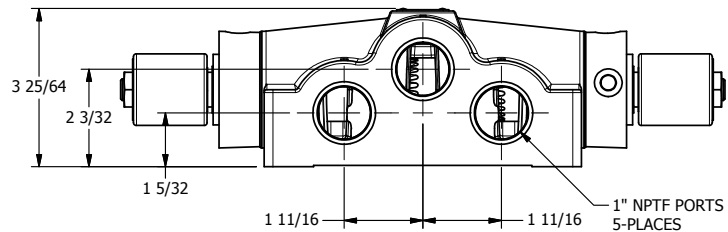

4

3

2

1

AAA
PRODUCTS
INTERNATIONAL

**AAA PRODUCTS
INTERNATIONAL**
7114 Harry Hines Blvd
Dallas, TX 75235

TITLE: 1" SIDE PORT, DBL SOL, 2 POS,
FRICTION POS, SOL RTRN,
ISO 4400 DIN

DRAWING NO.:
DIM_SS8ED