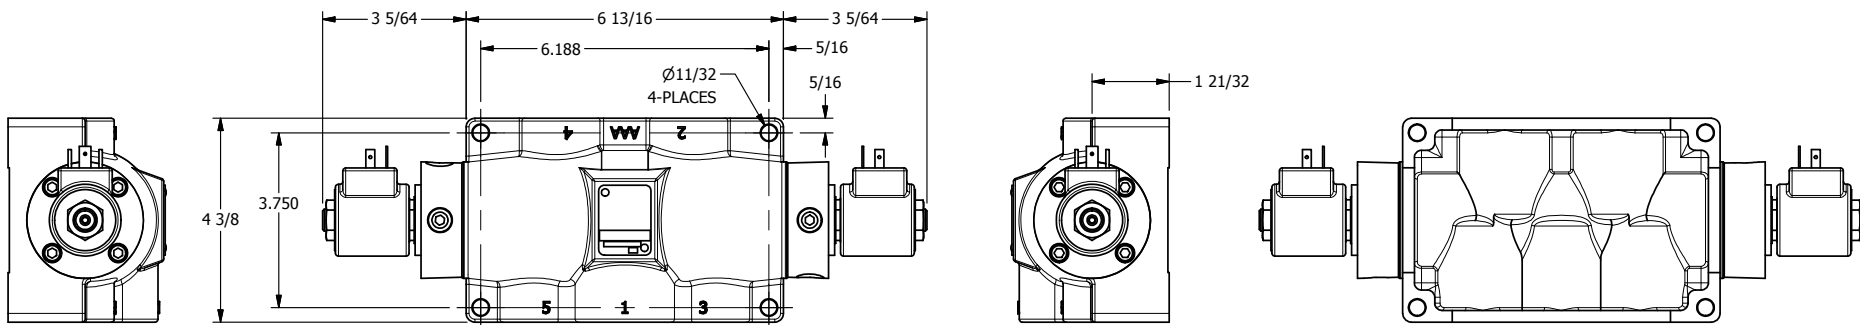

4

3

2

1

AAA
PRODUCTS
INTERNATIONAL

**AAA PRODUCTS
INTERNATIONAL**
7114 Harry Hines Blvd
Dallas, TX 75235

TITLE: 1" SIDE PORT, DBL SOL, 2 POS,
FRICTION POS, SOL RTRN,
ISO 4400 DIN

DRAWING NO.:
DIM_SS8ED