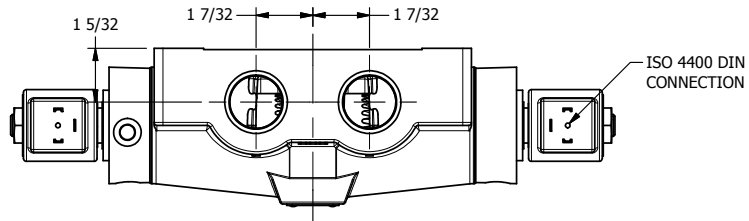

4

3

2

1

AAA
PRODUCTS
INTERNATIONAL

**AAA PRODUCTS
INTERNATIONAL**
7114 Harry Hines Blvd
Dallas, TX 75235

TITLE: 1" SIDE PORT, DBL SOL, 2 POS,
FRICTION POS, SOL RTRN,
ISO 4400 DIN

DRAWING NO.:
DIM_SS8ED