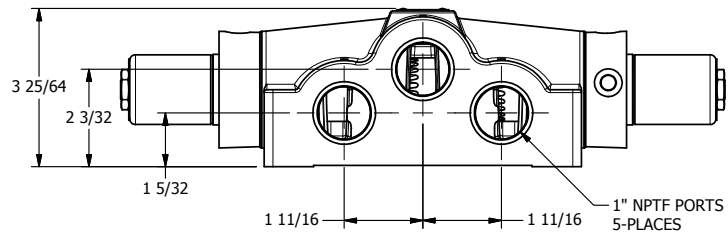

4

3

2

1

AAA
PRODUCTS
INTERNATIONAL

**AAA PRODUCTS
INTERNATIONAL**
7114 Harry Hines Blvd
Dallas, TX 75235

TITLE: 1" SIDE PORT, DBL SOL, 2 POS,
FRICTION POS, SOL RTRN,
CLASSIC SOL

DRAWING NO.:
DIM_SS8