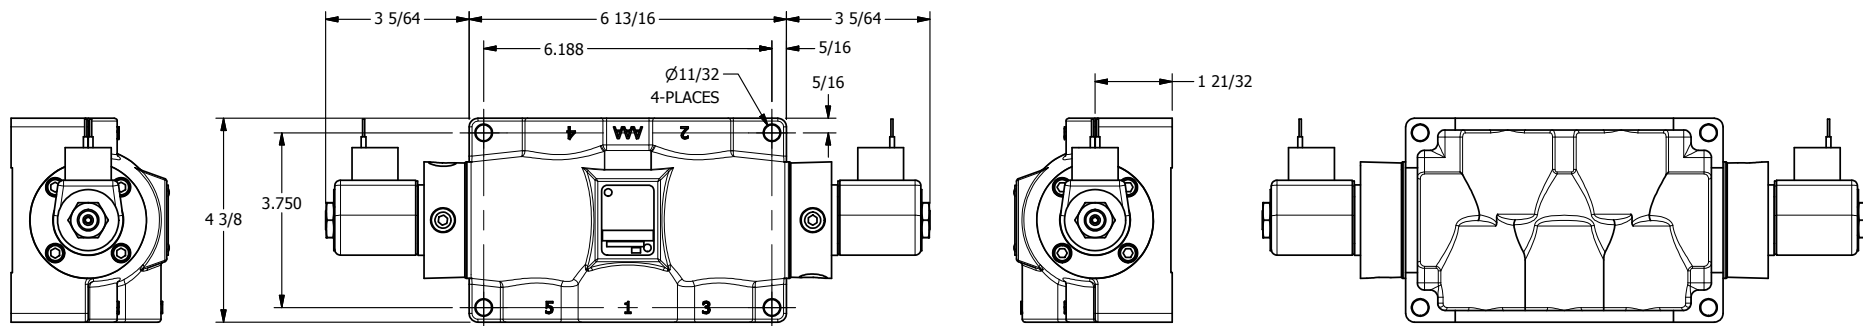

4

3

2

1

AAA
PRODUCTS
INTERNATIONAL

**AAA PRODUCTS
INTERNATIONAL**
7114 Harry Hines Blvd
Dallas, TX 75235

TITLE: 1" SIDE PORT, DBL SOL, 2 POS,
FRICTION POS, SOL RTRN,
CLASSIC SOL

DRAWING NO.:
DIM_SS8