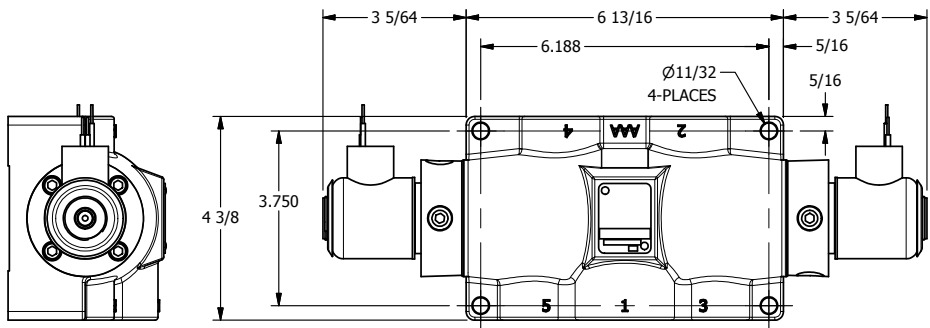

4

3

2

1

1/2" NPT CONDUIT CONNECTION

1 21/32

3/4" NPTF PORTS 5-PLACES

AAA
PRODUCTS
INTERNATIONAL

AAA PRODUCTS INTERNATIONAL
7114 Harry Hines Blvd
Dallas, TX 75235

TITLE: 3/4" SIDE PORT, DBL SOL, 2 POS,
FRICTION POS, SOL RTRN,
EXPL PROOF

DRAWING NO.:
DIM_SS6X

THE INFORMATION CONTAINED WITHIN THIS DOCUMENT IS PROPRIETARY TO AAA PRODUCTS AND MAY NOT BE DISCLOSED WITHOUT PRIOR WRITTEN CONSENT