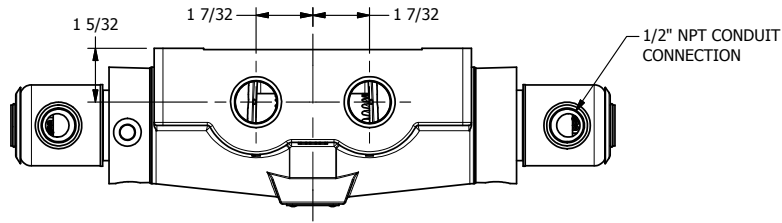

4

3

2

1

1/2" NPT CONDUIT CONNECTION

1 21/32

3/4" NPTF PORTS 5-PLACES

AAA
PRODUCTS
INTERNATIONAL

AAA PRODUCTS INTERNATIONAL
7114 Harry Hines Blvd
Dallas, TX 75235

TITLE: 3/4" SIDE PORT, DBL SOL, 2 POS,
FRICTION POS, SOL RTRN,
EXPL PROOF

DRAWING NO.:
DIM_SS6X

THE INFORMATION CONTAINED WITHIN THIS DOCUMENT IS PROPRIETARY TO AAA PRODUCTS AND MAY NOT BE DISCLOSED WITHOUT PRIOR WRITTEN CONSENT