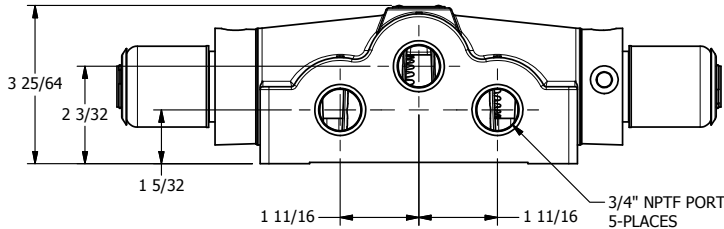

4

3

2

1

1/2" NPT CONDUIT CONNECTION

1 21/32

3/4" NPTF PORTS 5-PLACES

AAA
PRODUCTS
INTERNATIONAL

AAA PRODUCTS INTERNATIONAL
7114 Harry Hines Blvd
Dallas, TX 75235

TITLE: 3/4" SIDE PORT, DBL SOL, 2 POS,
FRICTION POS, SOL RTRN,
EXPL PROOF

DRAWING NO.:
DIM_SS6X

THE INFORMATION CONTAINED WITHIN THIS DOCUMENT IS PROPRIETARY TO AAA PRODUCTS AND MAY NOT BE DISCLOSED WITHOUT PRIOR WRITTEN CONSENT