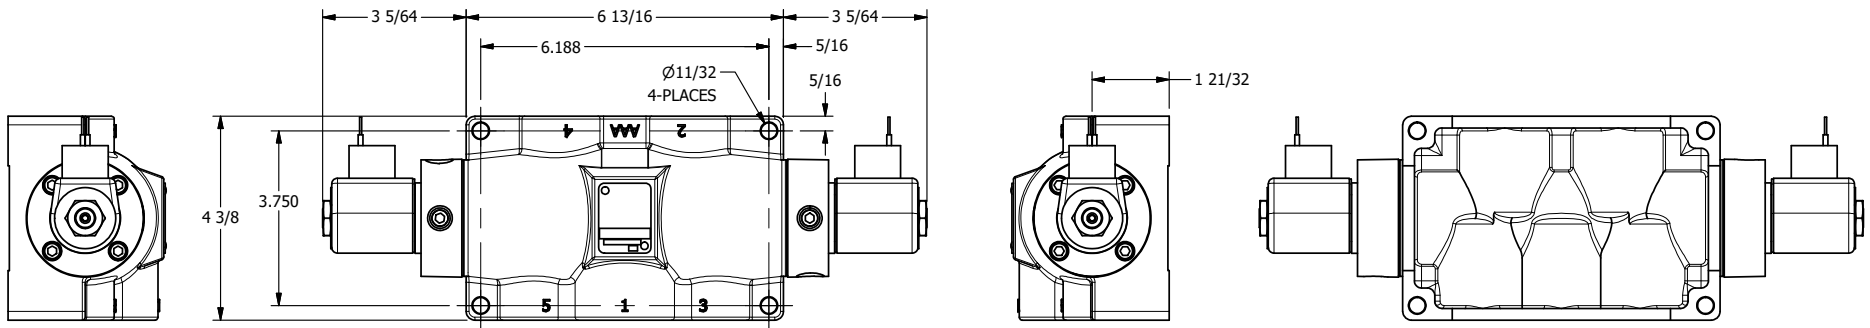

4

3

2

1

AAA
PRODUCTS
INTERNATIONAL

**AAA PRODUCTS
INTERNATIONAL**
7114 Harry Hines Blvd
Dallas, TX 75235

TITLE **3/4" SIDE PORT, DBL SOL, 2 POS,
FRICTION POS, SOL RTRN,
CLASSIC SOL, 300 PSI**

DRAWING NO.:
DIM_SS6V