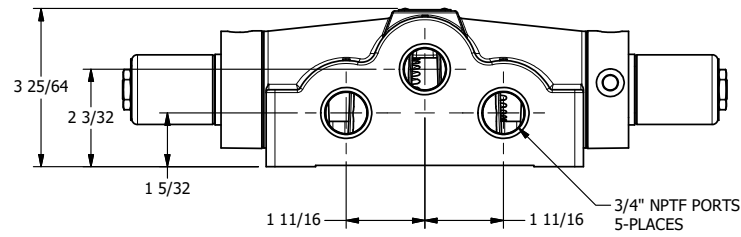

4

3

2

1

AAA
PRODUCTS
INTERNATIONAL

**AAA PRODUCTS
INTERNATIONAL**
7114 Harry Hines Blvd
Dallas, TX 75235

TITLE **3/4" SIDE PORT, DBL SOL, 2 POS,
FRICTION POS, SOL RTRN,
CLASSIC SOL, 300 PSI**

DRAWING NO.:
DIM_SS6V