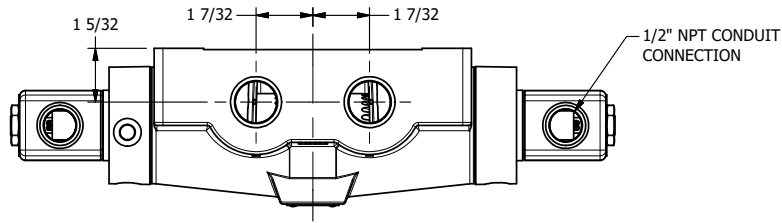

4

3

2

1

AAA
PRODUCTS
INTERNATIONAL

**AAA PRODUCTS
INTERNATIONAL**
7114 Harry Hines Blvd
Dallas, TX 75235

TITLE **3/4" SIDE PORT, DBL SOL, 2 POS,
FRICTION POS, SOL RTRN,
CLASSIC SOL, 300 PSI**

DRAWING NO.:
DIM_SS6V