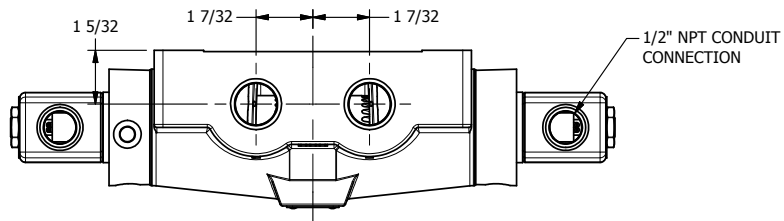

4

3

2

1

AAA
PRODUCTS
INTERNATIONAL

**AAA PRODUCTS
INTERNATIONAL**
7114 Harry Hines Blvd
Dallas, TX 75235

TITLE 3/4" SIDE PORT, DBL SOL, 2 POS,
FRICTION POS, SOL RTRN,
CLASSIC SOL, TAPPED VENT

DRAWING NO.:
DIM_SS6T