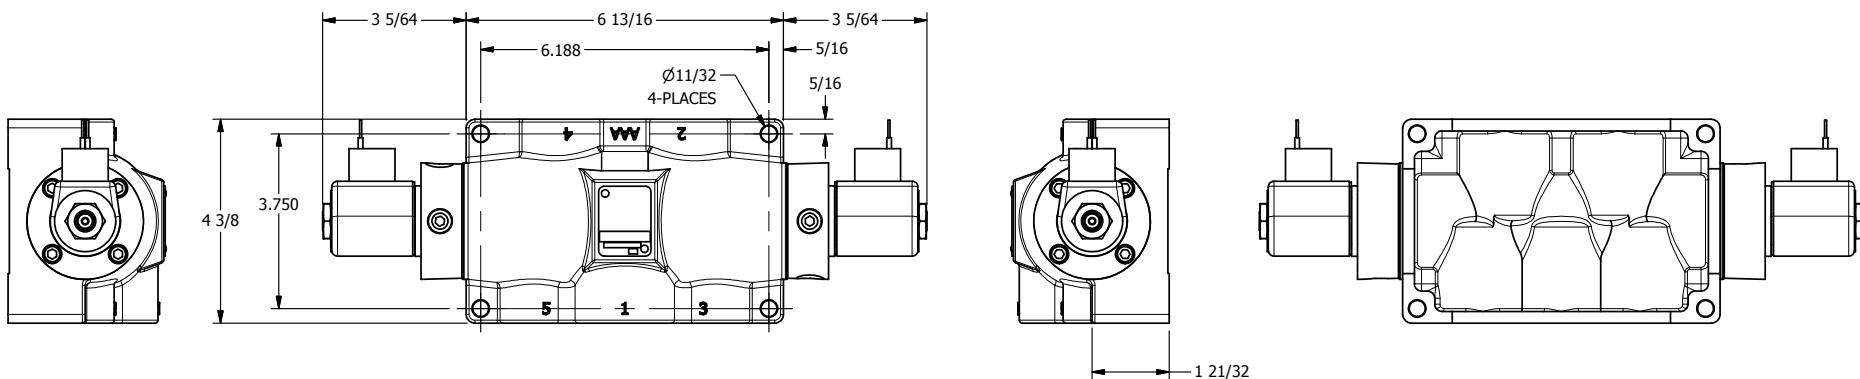

4

3

2

1

AAA
PRODUCTS
INTERNATIONAL

**AAA PRODUCTS
INTERNATIONAL**
7114 Harry Hines Blvd
Dallas, TX 75235

TITLE 3/4" SIDE PORT, DBL SOL, 2 POS,
FRICTION POS, SOL RTRN,
CLASSIC SOL, TAPPED VENT

DRAWING NO.:
DIM_SS6T