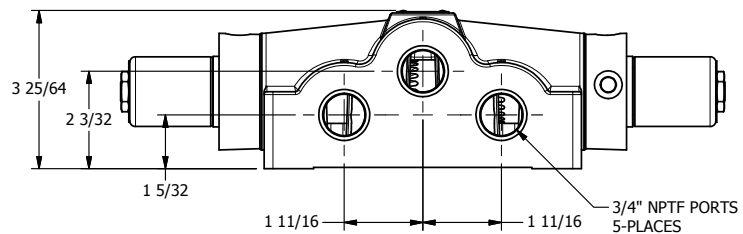

4

3

2

1

AAA
PRODUCTS
INTERNATIONAL

**AAA PRODUCTS
INTERNATIONAL**
7114 Harry Hines Blvd
Dallas, TX 75235

TITLE 3/4" SIDE PORT, DBL SOL, 2 POS,
FRICTION POS, SOL RTRN,
CLASSIC SOL, TAPPED VENT

DRAWING NO.:
DIM_SS6T