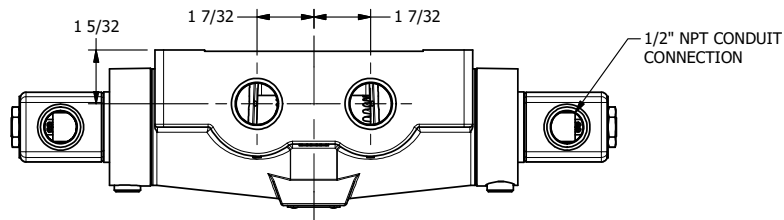

4

3

2

1

**AAA**  
PRODUCTS  
INTERNATIONAL

**AAA PRODUCTS  
INTERNATIONAL**  
7114 Harry Hines Blvd  
Dallas, TX 75235

TITLE: 3/4" SIDE PORT, DBL SOL, 2 POS,  
FRICTION POS, SOL RTRN,  
PUSH OVRD, EXT PILOT

DRAWING NO.:  
DIM\_SS60PZ

THE INFORMATION CONTAINED WITHIN THIS DOCUMENT IS PROPRIETARY TO AAA PRODUCTS AND MAY NOT BE DISCLOSED WITHOUT PRIOR WRITTEN CONSENT

4

3

2

1