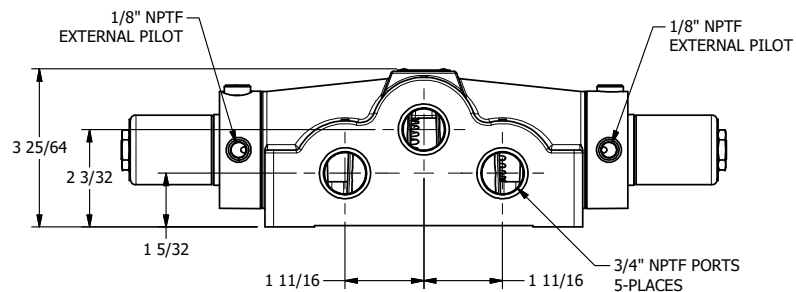

4

3

2

1

**AAA**  
PRODUCTS  
INTERNATIONAL

**AAA PRODUCTS  
INTERNATIONAL**  
7114 Harry Hines Blvd  
Dallas, TX 75235

TITLE: 3/4" SIDE PORT, DBL SOL, 2 POS,  
FRICTION POS, SOL RTRN,  
PUSH OVRD, EXT PILOT

DRAWING NO.:  
DIM\_SS60PZ

THE INFORMATION CONTAINED WITHIN THIS DOCUMENT IS PROPRIETARY TO AAA PRODUCTS AND MAY NOT BE DISCLOSED WITHOUT PRIOR WRITTEN CONSENT

4

3

2

1