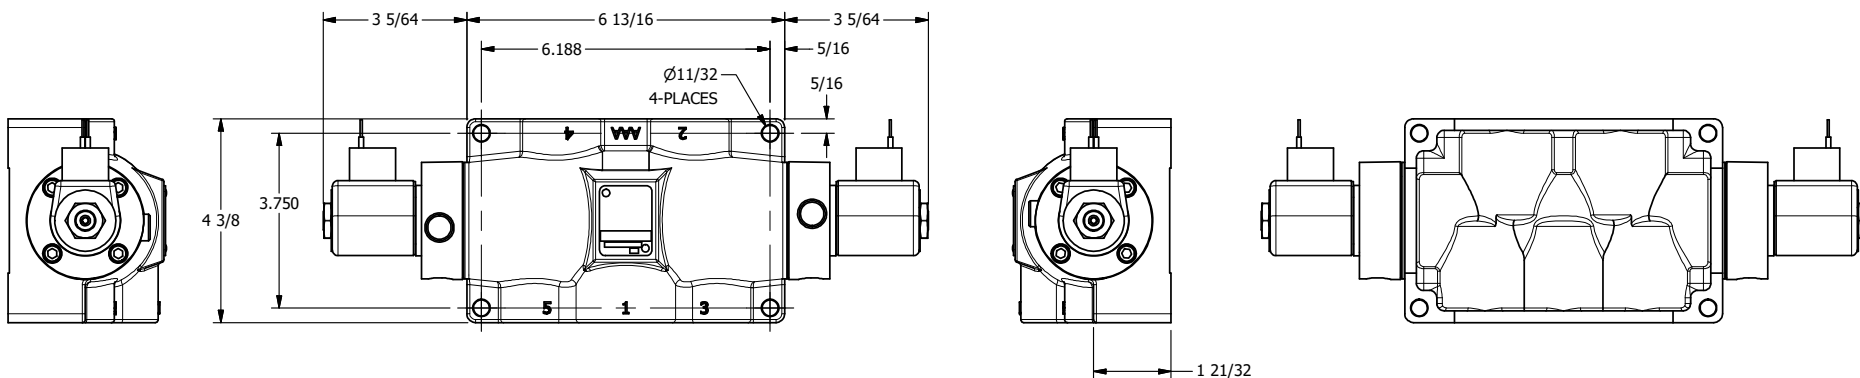

4

3

2

1

**AAA**  
PRODUCTS  
INTERNATIONAL

**AAA PRODUCTS  
INTERNATIONAL**  
7114 Harry Hines Blvd  
Dallas, TX 75235

TITLE: 3/4" SIDE PORT, DBL SOL, 2 POS,  
FRICTION POS, SOL RTRN,  
PUSH OVRD, EXT PILOT

DRAWING NO.:  
DIM\_SS60PZ

THE INFORMATION CONTAINED WITHIN THIS DOCUMENT IS PROPRIETARY TO AAA PRODUCTS AND MAY NOT BE DISCLOSED WITHOUT PRIOR WRITTEN CONSENT

4

3

2

1