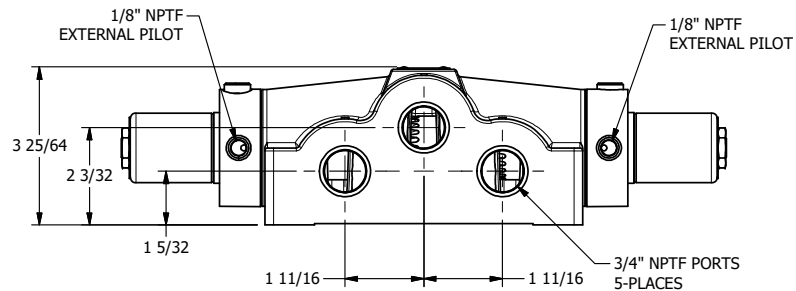

4

3

2

1

AAA
PRODUCTS
INTERNATIONAL

**AAA PRODUCTS
INTERNATIONAL**
7114 Harry Hines Blvd
Dallas, TX 75235

TITLE **3/4" SIDE PORT, DBL SOL, 2 POS,
SOL RTRN, CLASSIC SOL,
PUSH OVRD, TPD VENT, EXT PILOT**

DRAWING NO.:
DIM_SS6OPTZ