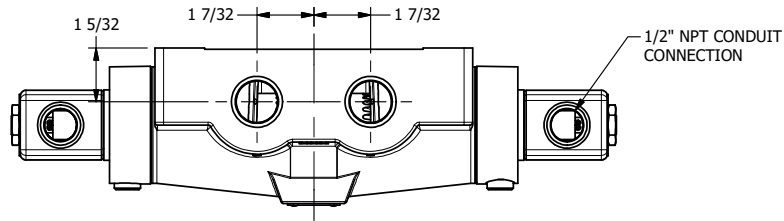

4

3

2

1

AAA
PRODUCTS
INTERNATIONAL

**AAA PRODUCTS
INTERNATIONAL**
7114 Harry Hines Blvd
Dallas, TX 75235

TITLE **3/4" SIDE PORT, DBL SOL, 2 POS,
SOL RTRN, CLASSIC SOL,
PUSH OVRD, TPD VENT, EXT PILOT**

DRAWING NO.:
DIM_SS6OPTZ