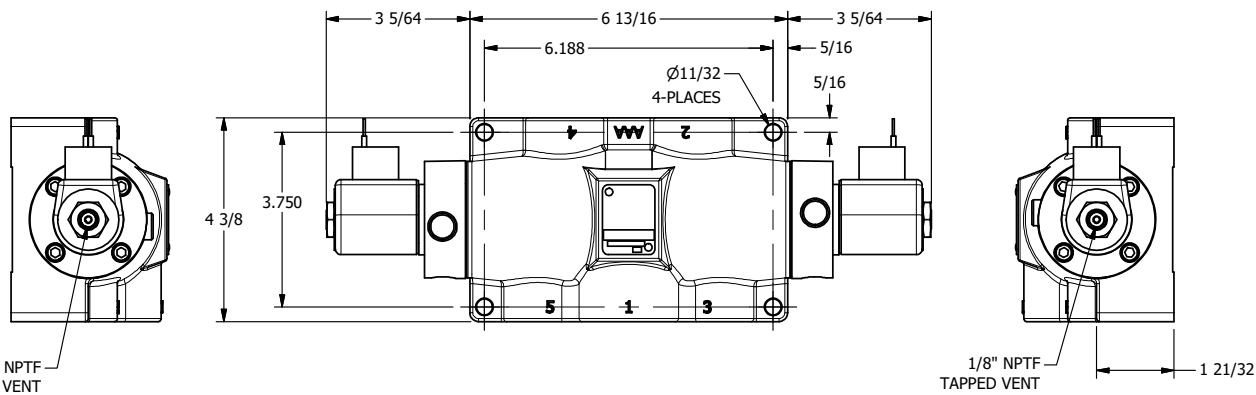

4

3

2

1

AAA
PRODUCTS
INTERNATIONAL

**AAA PRODUCTS
INTERNATIONAL**
7114 Harry Hines Blvd
Dallas, TX 75235

TITLE **3/4" SIDE PORT, DBL SOL, 2 POS,
SOL RTRN, CLASSIC SOL,
PUSH OVRD, TPD VENT, EXT PILOT**

DRAWING NO.:
DIM_SS6OPTZ