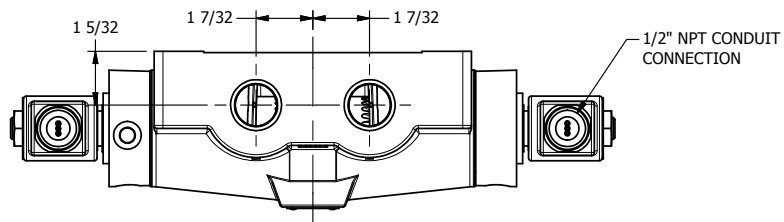

4

3

2

1

AAA
PRODUCTS
INTERNATIONAL

**AAA PRODUCTS
INTERNATIONAL**
7114 Harry Hines Blvd
Dallas, TX 75235

TITLE: 3/4" SIDE PORT, DBL SOL, 2 POS,
FRICTION POS, SOL RTRN,
MOLD-OVER, TAPPED EXHST

DRAWING NO.:
DIM_SS6MT