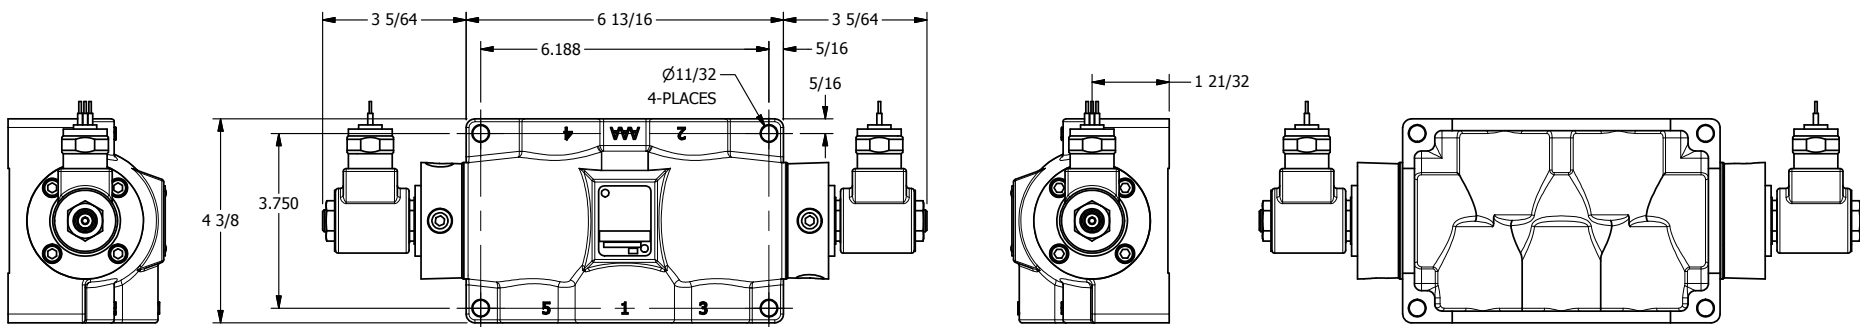

4

3

2

1

AAA
PRODUCTS
INTERNATIONAL

**AAA PRODUCTS
INTERNATIONAL**
7114 Harry Hines Blvd
Dallas, TX 75235

TITLE: 3/4" SIDE PORT, DBL SOL, 2 POS,
FRICTION POS, SOL RTRN,
MOLD-OVER, TAPPED EXHST

DRAWING NO.:
DIM_SS6MT