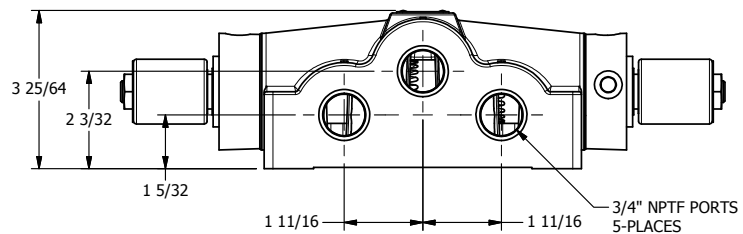

4

3

2

1

AAA
PRODUCTS
INTERNATIONAL

**AAA PRODUCTS
INTERNATIONAL**
7114 Harry Hines Blvd
Dallas, TX 75235

TITLE: 3/4" SIDE PORT, DBL SOL, 2 POS,
FRICTION POS, SOL RTRN,
MOLD-OVER, TAPPED EXHST

DRAWING NO.:
DIM_SS6MT