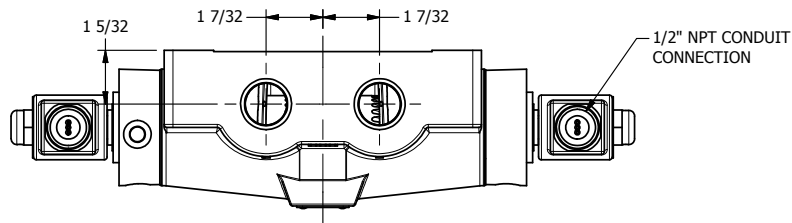

4

3

2

1

AAA
PRODUCTS
INTERNATIONAL

**AAA PRODUCTS
INTERNATIONAL**
7114 Harry Hines Blvd
Dallas, TX 75235

TITLE: 3/4" SIDE PORT, DBL SOL, 2 POS,
FRICTION POS, SOL RTRN,
MOLD-OVER, DUST EXCLDR

DRAWING NO.:
DIM_SS6ML