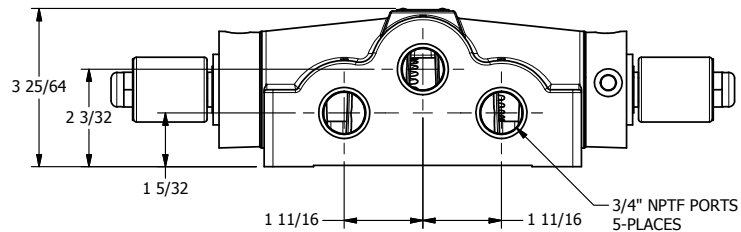

4

3

2

1

AAA
PRODUCTS
INTERNATIONAL

**AAA PRODUCTS
INTERNATIONAL**
7114 Harry Hines Blvd
Dallas, TX 75235

TITLE: 3/4" SIDE PORT, DBL SOL, 2 POS,
FRICTION POS, SOL RTRN,
MOLD-OVER, DUST EXCLDR

DRAWING NO.:
DIM_SS6ML