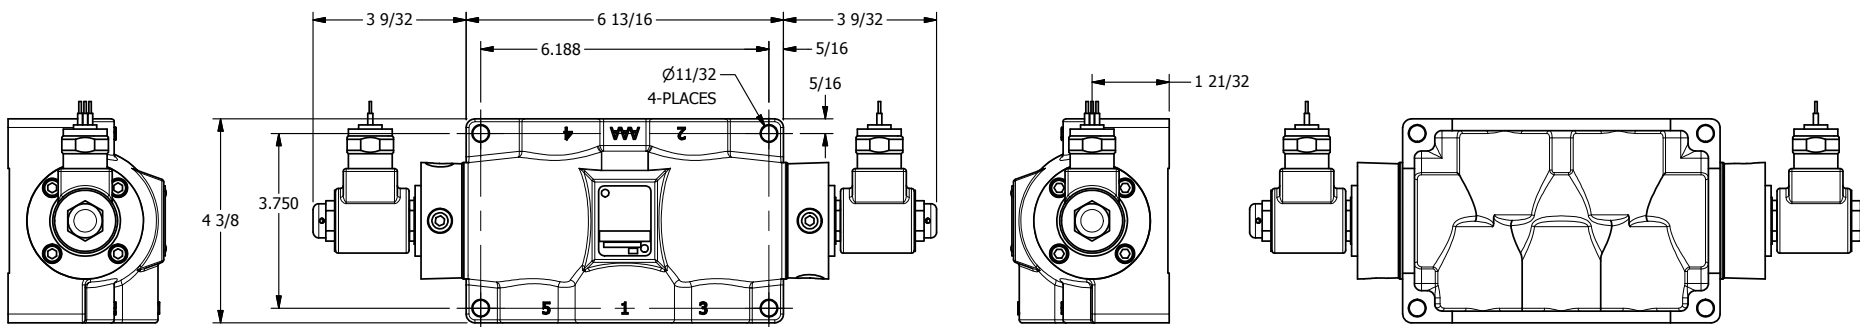

4

3

2

1

AAA
PRODUCTS
INTERNATIONAL

**AAA PRODUCTS
INTERNATIONAL**
7114 Harry Hines Blvd
Dallas, TX 75235

TITLE: 3/4" SIDE PORT, DBL SOL, 2 POS,
FRICTION POS, SOL RTRN,
MOLD-OVER, DUST EXCLDR

DRAWING NO.:
DIM_SS6ML