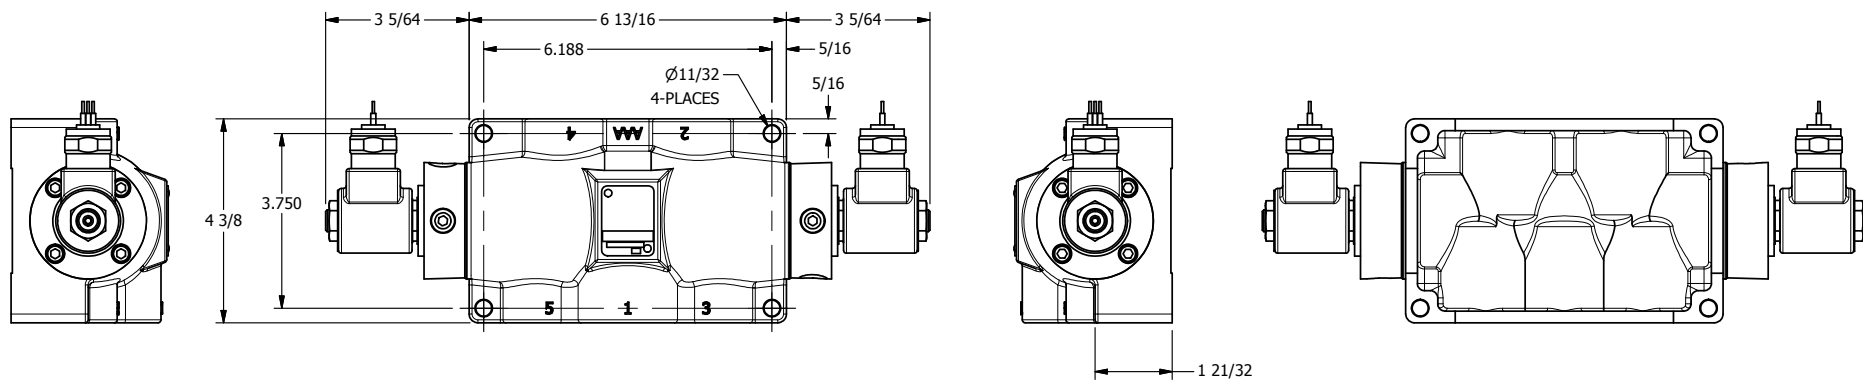

4

3

2

1

**AAA**  
PRODUCTS  
INTERNATIONAL

**AAA PRODUCTS  
INTERNATIONAL**  
7114 Harry Hines Blvd  
Dallas, TX 75235

TITLE: 3/4" SIDE PORT, DBL SOL, 2 POS,  
FRICTION POS, SOL RTRN,  
MOLD-OVER

DRAWING NO.:  
DIM\_SS6M