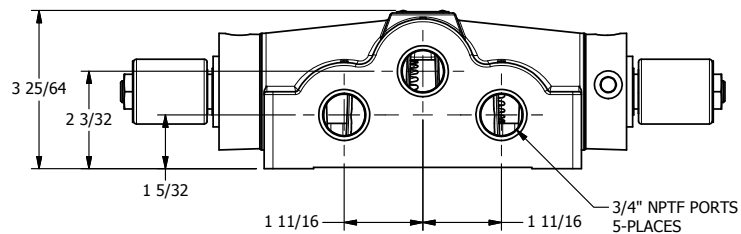

4

3

2

1

**AAA**  
PRODUCTS  
INTERNATIONAL

**AAA PRODUCTS  
INTERNATIONAL**  
7114 Harry Hines Blvd  
Dallas, TX 75235

TITLE: 3/4" SIDE PORT, DBL SOL, 2 POS,  
FRICTION POS, SOL RTRN,  
MOLD-OVER

DRAWING NO.:  
DIM\_SS6M