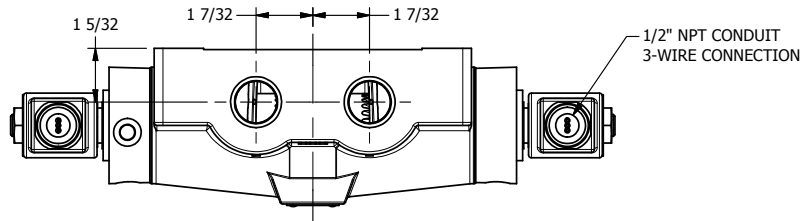

4

3

2

1

**AAA**  
PRODUCTS  
INTERNATIONAL

**AAA PRODUCTS  
INTERNATIONAL**  
7114 Harry Hines Blvd  
Dallas, TX 75235

TITLE: 3/4" SIDE PORT, DBL SOL, 2 POS,  
FRICTION POS, SOL RTRN,  
MOLD-OVER

DRAWING NO.:  
DIM\_SS6M