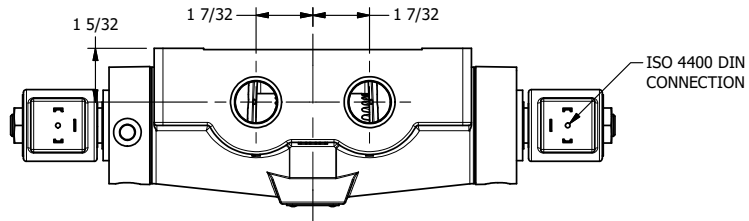

4

3

2

1

AAA
PRODUCTS
INTERNATIONAL

**AAA PRODUCTS
INTERNATIONAL**
7114 Harry Hines Blvd
Dallas, TX 75235

TITLE **3/4" SIDE PORT, DBL SOL, 2 POS,
FRICTION POS, SOL RTRN,
ISO 4400 DIN, 300 PSI**

DRAWING NO.:
DIM_SS6EDV