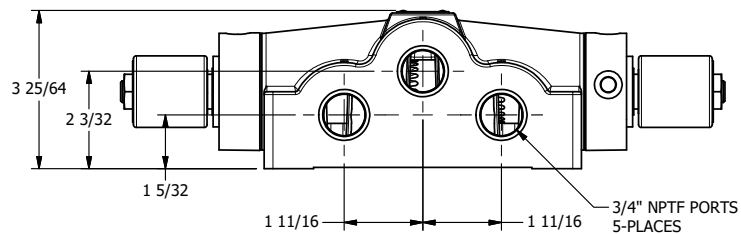

4

3

2

1

AAA
PRODUCTS
INTERNATIONAL

**AAA PRODUCTS
INTERNATIONAL**
7114 Harry Hines Blvd
Dallas, TX 75235

TITLE **3/4" SIDE PORT, DBL SOL, 2 POS,
FRICTION POS, SOL RTRN,
ISO 4400 DIN, 300 PSI**

DRAWING NO.:
DIM_SS6EDV