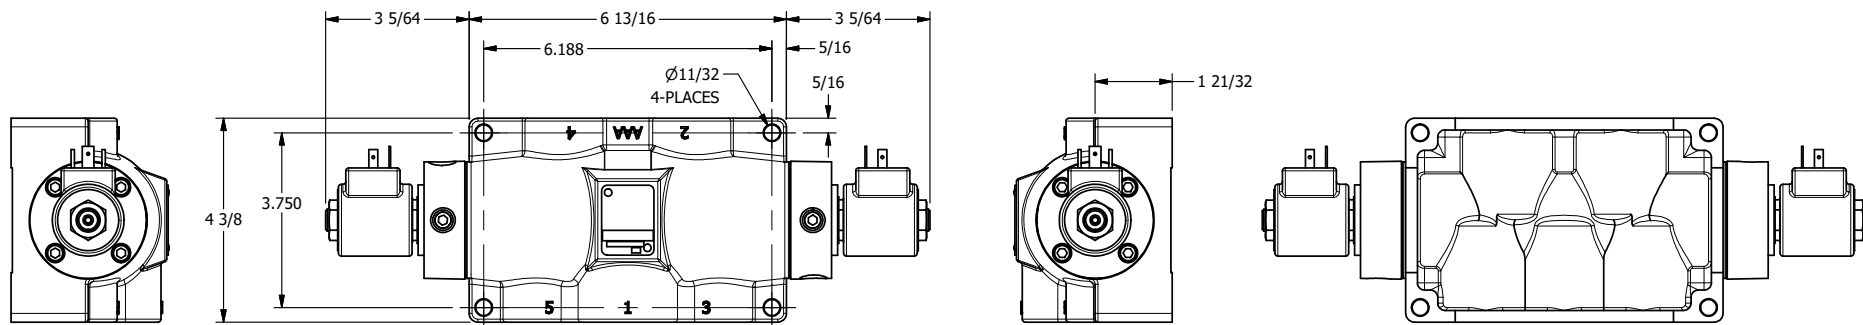

4

3

2

1

AAA
PRODUCTS
INTERNATIONAL

**AAA PRODUCTS
INTERNATIONAL**
7114 Harry Hines Blvd
Dallas, TX 75235

TITLE **3/4" SIDE PORT, DBL SOL, 2 POS,
FRICTION POS, SOL RTRN,
ISO 4400 DIN, 300 PSI**

DRAWING NO.:
DIM_SS6EDV