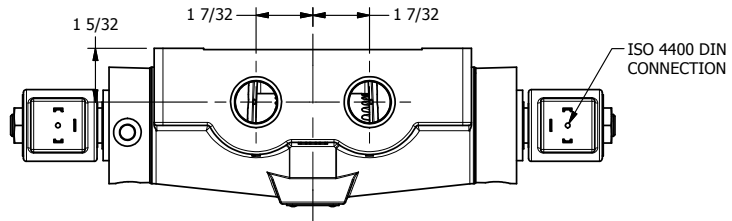

4

3

2

1

**AAA**  
PRODUCTS  
INTERNATIONAL

**AAA PRODUCTS  
INTERNATIONAL**  
7114 Harry Hines Blvd  
Dallas, TX 75235

TITLE **3/4" SIDE PORT, DBL SOL, 2 POS,  
FRICTION POS, SOL RTRN,  
ISO 4400 DIN, TAPPED VENT**

DRAWING NO.:  
**DIM\_SS6EDT**

THE INFORMATION CONTAINED WITHIN THIS DOCUMENT IS PROPRIETARY TO AAA PRODUCTS AND MAY NOT BE DISCLOSED WITHOUT PRIOR WRITTEN CONSENT