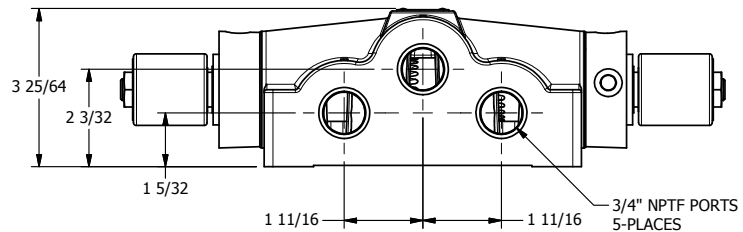

4

3

2

1

**AAA**  
PRODUCTS  
INTERNATIONAL

**AAA PRODUCTS  
INTERNATIONAL**  
7114 Harry Hines Blvd  
Dallas, TX 75235

TITLE **3/4" SIDE PORT, DBL SOL, 2 POS,  
FRICTION POS, SOL RTRN,  
ISO 4400 DIN, TAPPED VENT**

DRAWING NO.:  
**DIM\_SS6EDT**

THE INFORMATION CONTAINED WITHIN THIS DOCUMENT IS PROPRIETARY TO AAA PRODUCTS AND MAY NOT BE DISCLOSED WITHOUT PRIOR WRITTEN CONSENT