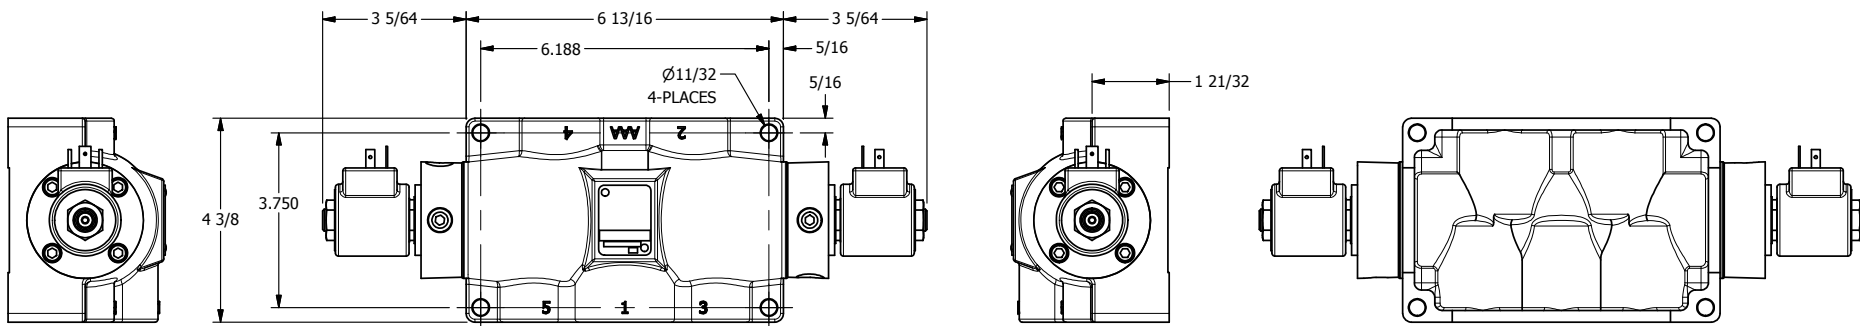

4

3

2

1

**AAA**  
PRODUCTS  
INTERNATIONAL

**AAA PRODUCTS  
INTERNATIONAL**  
7114 Harry Hines Blvd  
Dallas, TX 75235

TITLE **3/4" SIDE PORT, DBL SOL, 2 POS,  
FRICTION POS, SOL RTRN,  
ISO 4400 DIN, TAPPED VENT**

DRAWING NO.:  
**DIM\_SS6EDT**

THE INFORMATION CONTAINED WITHIN THIS DOCUMENT IS PROPRIETARY TO AAA PRODUCTS AND MAY NOT BE DISCLOSED WITHOUT PRIOR WRITTEN CONSENT