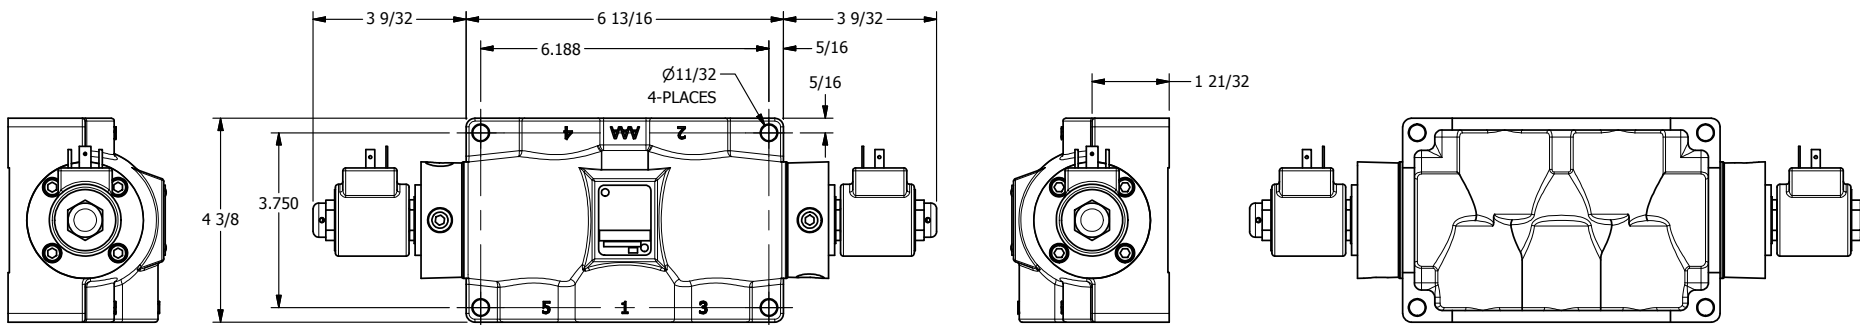

4

3

2

1

AAA
PRODUCTS
INTERNATIONAL

AAA PRODUCTS INTERNATIONAL
7114 Harry Hines Blvd
Dallas, TX 75235

TITLE 3/4" SIDE PORT, DBL SOL, 2 POS,
FRICTION POS, SOL RTRN,
ISO 4400 DIN, DUST EXCLDR

DRAWING NO.:
DIM_SS6EDL