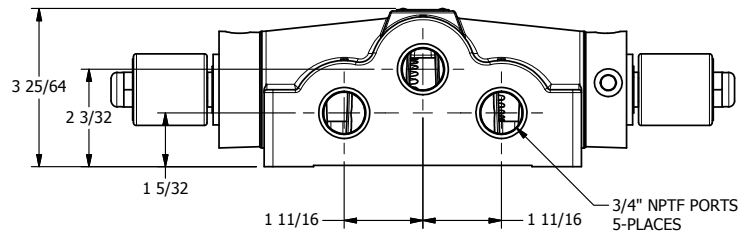

4

3

2

1

AAA
PRODUCTS
INTERNATIONAL

AAA PRODUCTS INTERNATIONAL
7114 Harry Hines Blvd
Dallas, TX 75235

TITLE 3/4" SIDE PORT, DBL SOL, 2 POS,
FRICTION POS, SOL RTRN,
ISO 4400 DIN, DUST EXCLDR

DRAWING NO.:
DIM_SS6EDL