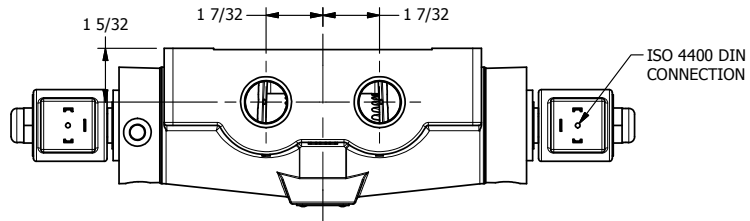

4

3

2

1

AAA
PRODUCTS
INTERNATIONAL

AAA PRODUCTS INTERNATIONAL
7114 Harry Hines Blvd
Dallas, TX 75235

TITLE 3/4" SIDE PORT, DBL SOL, 2 POS,
FRICTION POS, SOL RTRN,
ISO 4400 DIN, DUST EXCLDR

DRAWING NO.:
DIM_SS6EDL