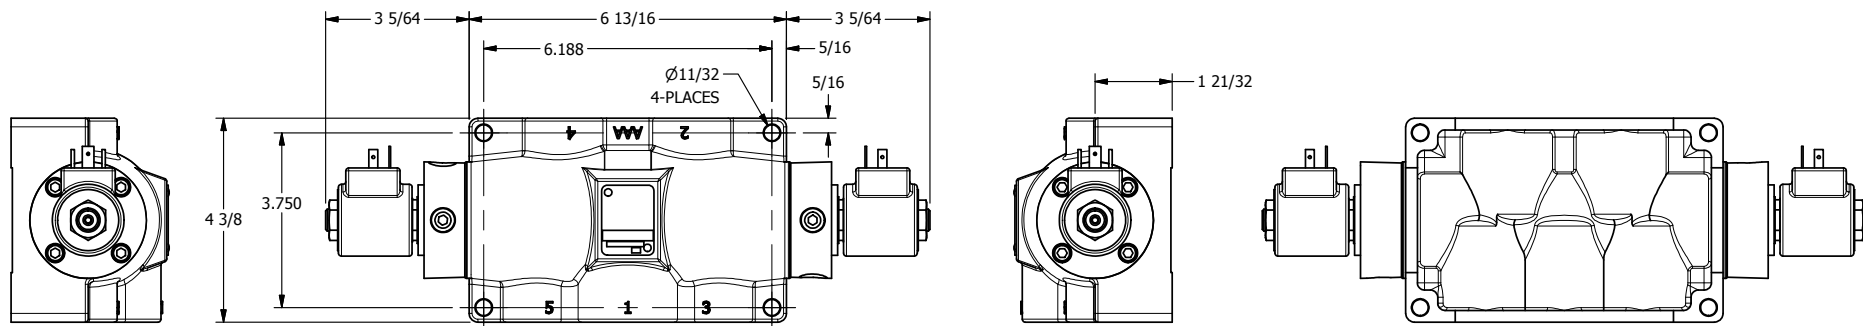

4

3

2

1

AAA
PRODUCTS
INTERNATIONAL

**AAA PRODUCTS
INTERNATIONAL**
7114 Harry Hines Blvd
Dallas, TX 75235

TITLE: 3/4" SIDE PORT, DBL SOL, 2 POS,
FRICTION POS, SOL RTRN,
ISO 4400 DIN

DRAWING NO.:
DIM_SS6ED