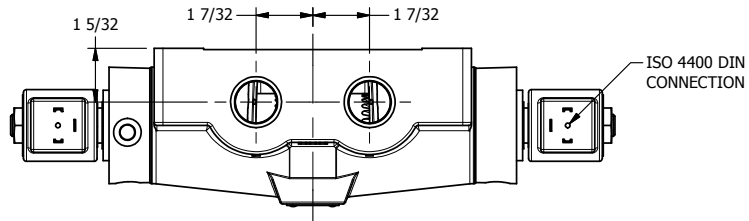

4

3

2

1

AAA
PRODUCTS
INTERNATIONAL

**AAA PRODUCTS
INTERNATIONAL**
7114 Harry Hines Blvd
Dallas, TX 75235

TITLE: 3/4" SIDE PORT, DBL SOL, 2 POS,
FRICTION POS, SOL RTRN,
ISO 4400 DIN

DRAWING NO.:
DIM_SS6ED