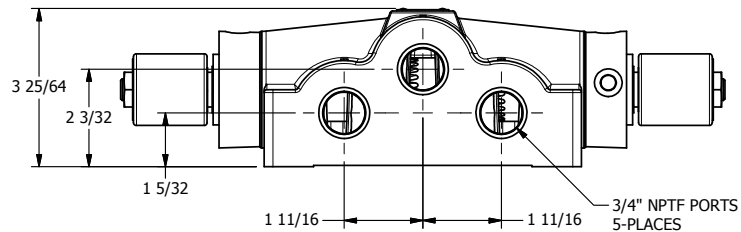

4

3

2

1

AAA
PRODUCTS
INTERNATIONAL

**AAA PRODUCTS
INTERNATIONAL**
7114 Harry Hines Blvd
Dallas, TX 75235

TITLE: 3/4" SIDE PORT, DBL SOL, 2 POS,
FRICTION POS, SOL RTRN,
ISO 4400 DIN

DRAWING NO.:
DIM_SS6ED