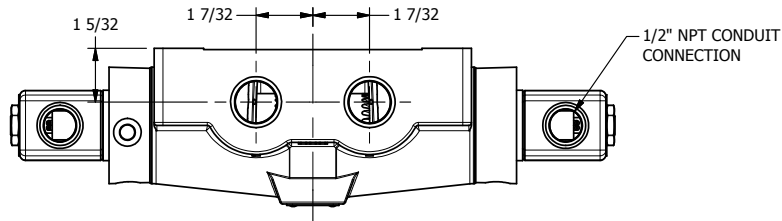

4

3

2

1

**AAA**  
PRODUCTS  
INTERNATIONAL

**AAA PRODUCTS  
INTERNATIONAL**  
7114 Harry Hines Blvd  
Dallas, TX 75235

TITLE: 3/4" SIDE PORT, DBL SOL, 2 POS,  
FRICTION POS, SOL RTRN,  
CLASSIC SOL

DRAWING NO.:  
DIM\_SS6