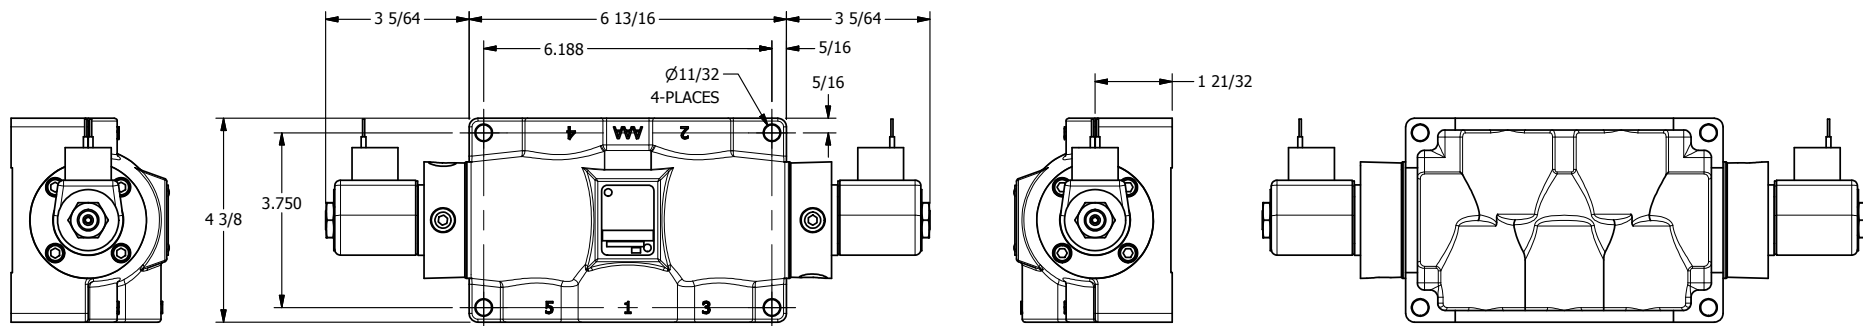

4

3

2

1

**AAA**  
PRODUCTS  
INTERNATIONAL

**AAA PRODUCTS  
INTERNATIONAL**  
7114 Harry Hines Blvd  
Dallas, TX 75235

TITLE: 3/4" SIDE PORT, DBL SOL, 2 POS,  
FRICTION POS, SOL RTRN,  
CLASSIC SOL

DRAWING NO.:  
DIM\_SS6