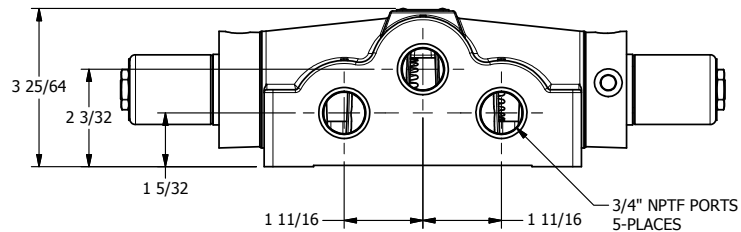

4

3

2

1

**AAA**  
PRODUCTS  
INTERNATIONAL

**AAA PRODUCTS  
INTERNATIONAL**  
7114 Harry Hines Blvd  
Dallas, TX 75235

TITLE: 3/4" SIDE PORT, DBL SOL, 2 POS,  
FRICTION POS, SOL RTRN,  
CLASSIC SOL

DRAWING NO.:  
DIM\_SS6